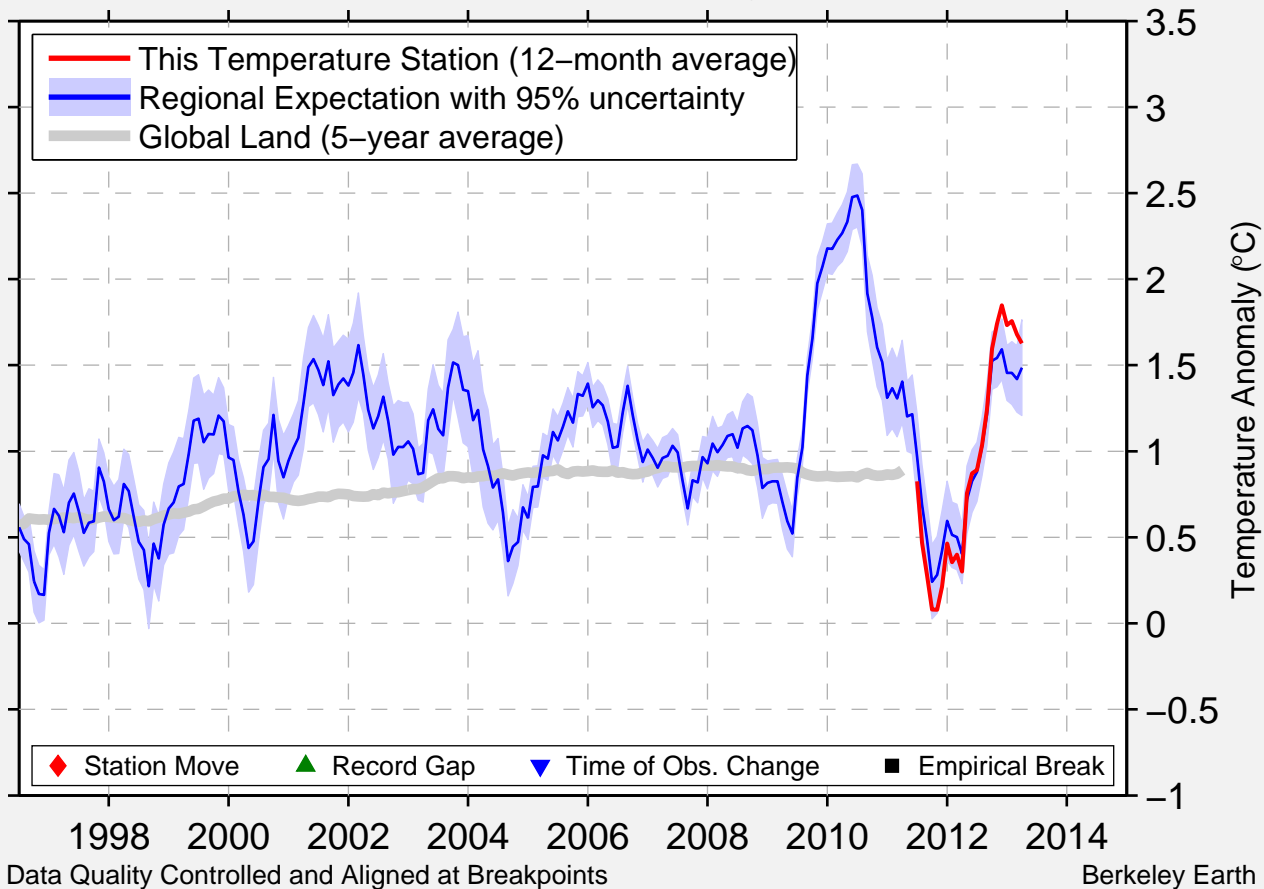

TINFOUYE

28.433 N, 7.550 E (Algeria)

Data Quality Controlled and Aligned at Breakpoints

Berkeley Earth