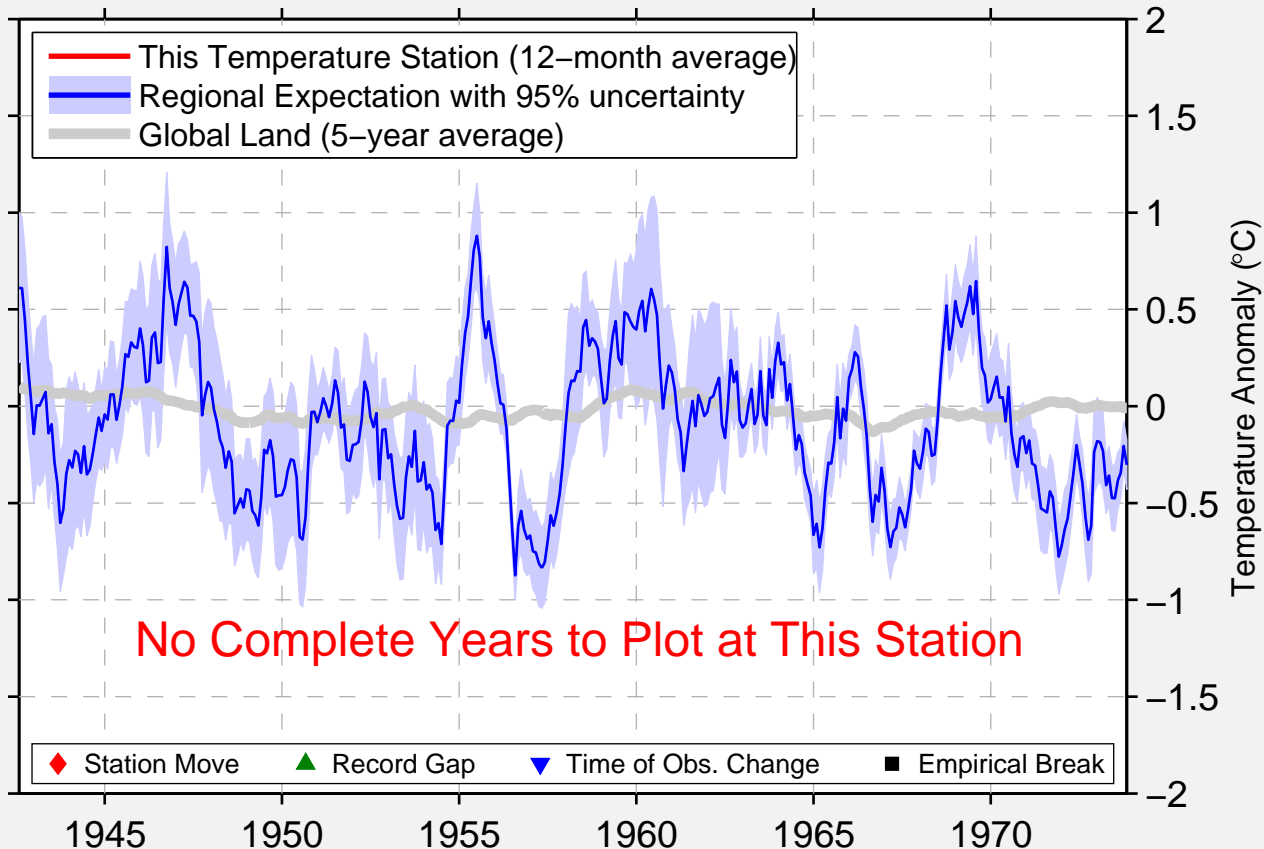

# BORDJ OMAR DRISS

28.133 N, 6.833 E (Algeria)

**No Complete Years to Plot at This Station**

◆ Station Move    ▲ Record Gap    ▼ Time of Obs. Change    ■ Empirical Break