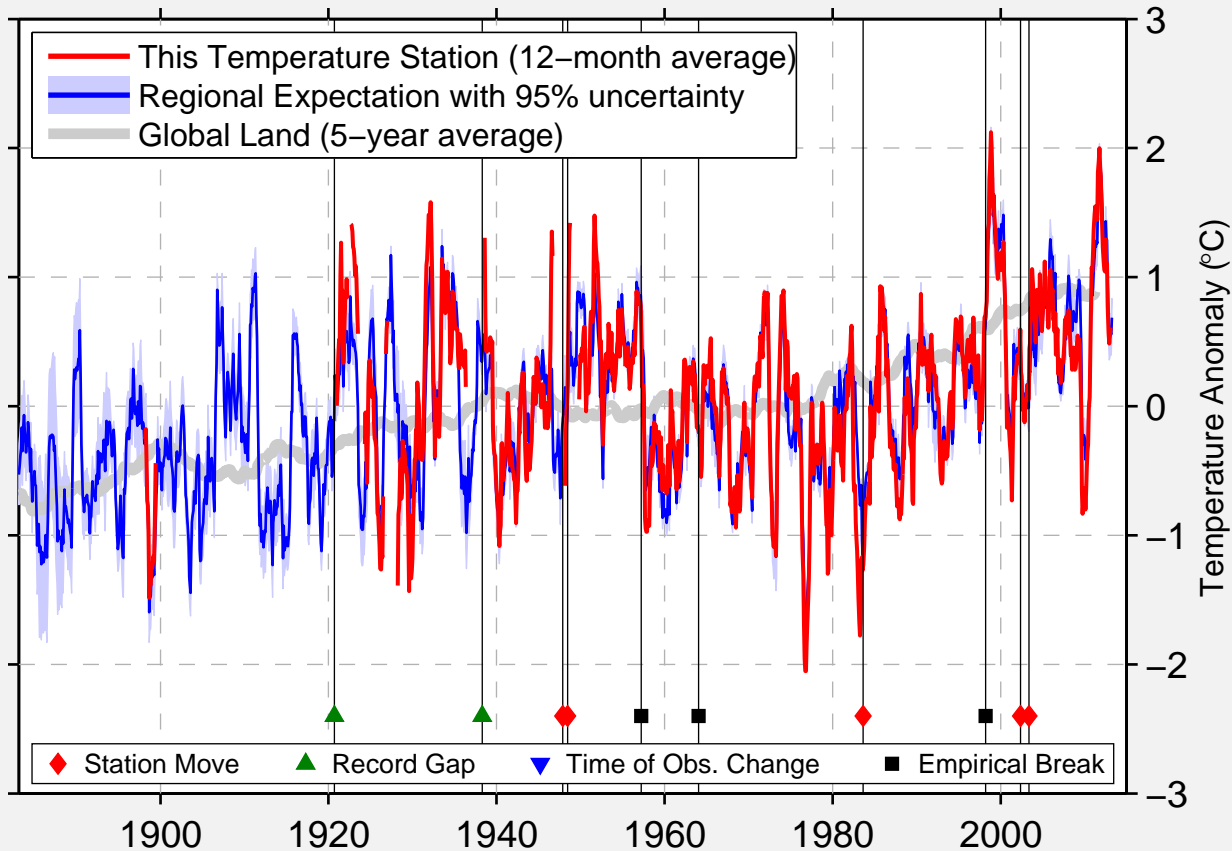

CONROE

30.330 N, 95.483 W (United States)

Data Quality Controlled and Aligned at Breakpoints

Berkeley Earth