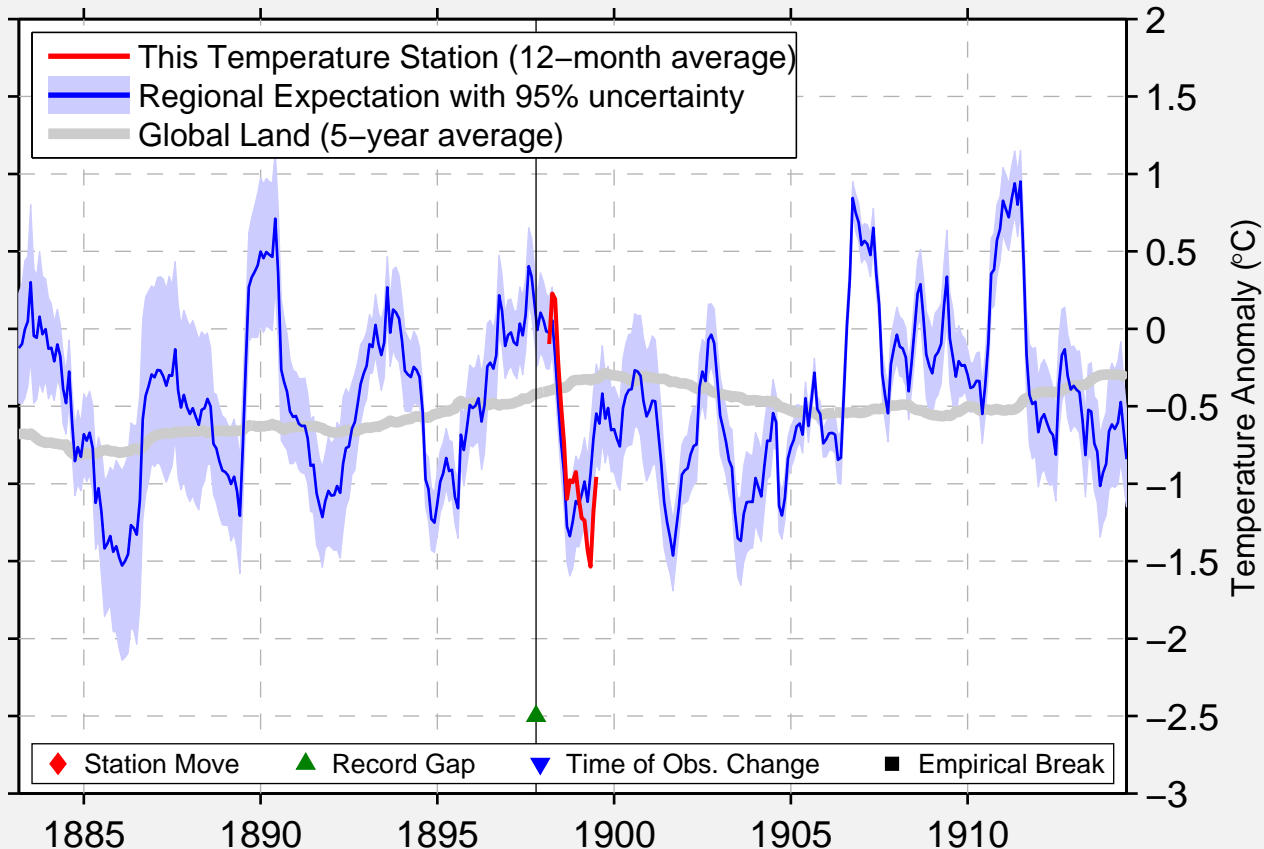

PLAQUEMINE

30.300 N, 91.233 W (United States)

Data Quality Controlled and Aligned at Breakpoints

Berkeley Earth