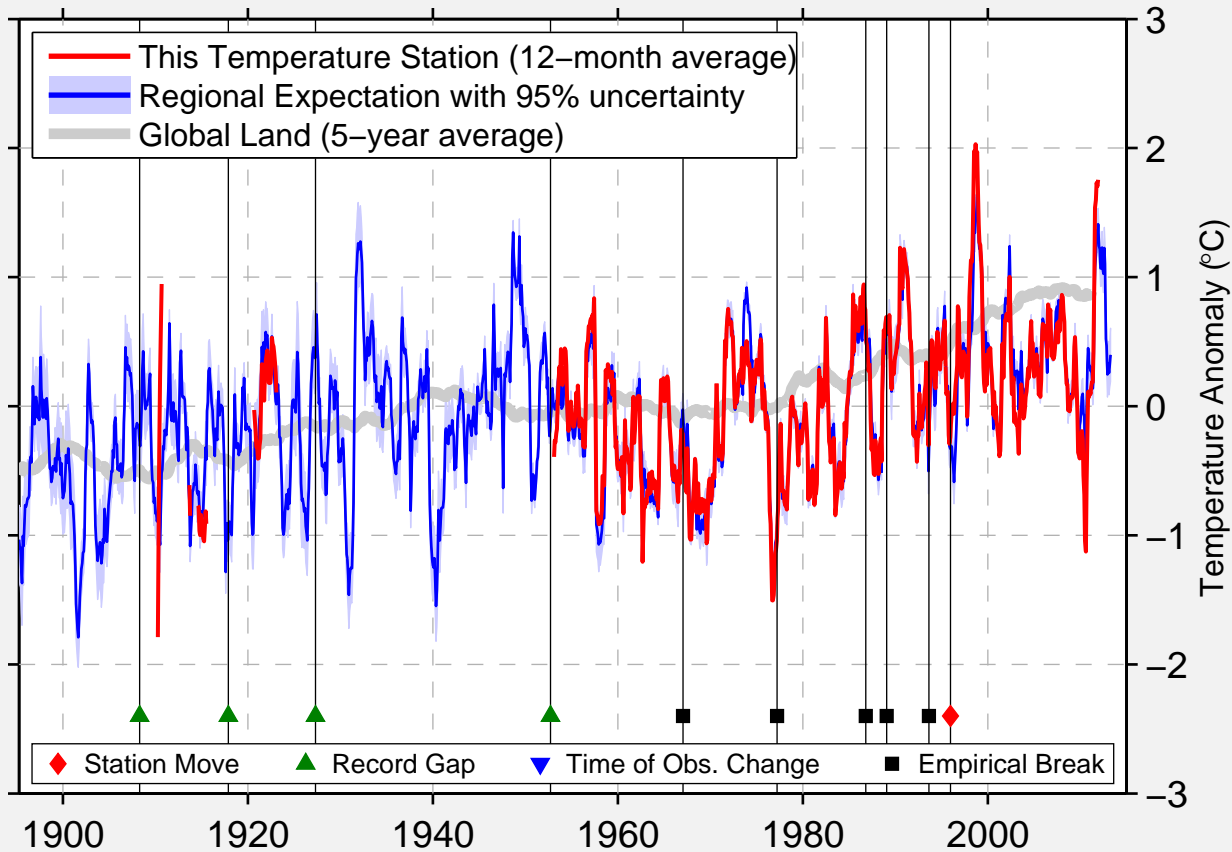

LIVE OAK

30.257 N, 82.967 W (United States)

Data Quality Controlled and Aligned at Breakpoints

Berkeley Earth