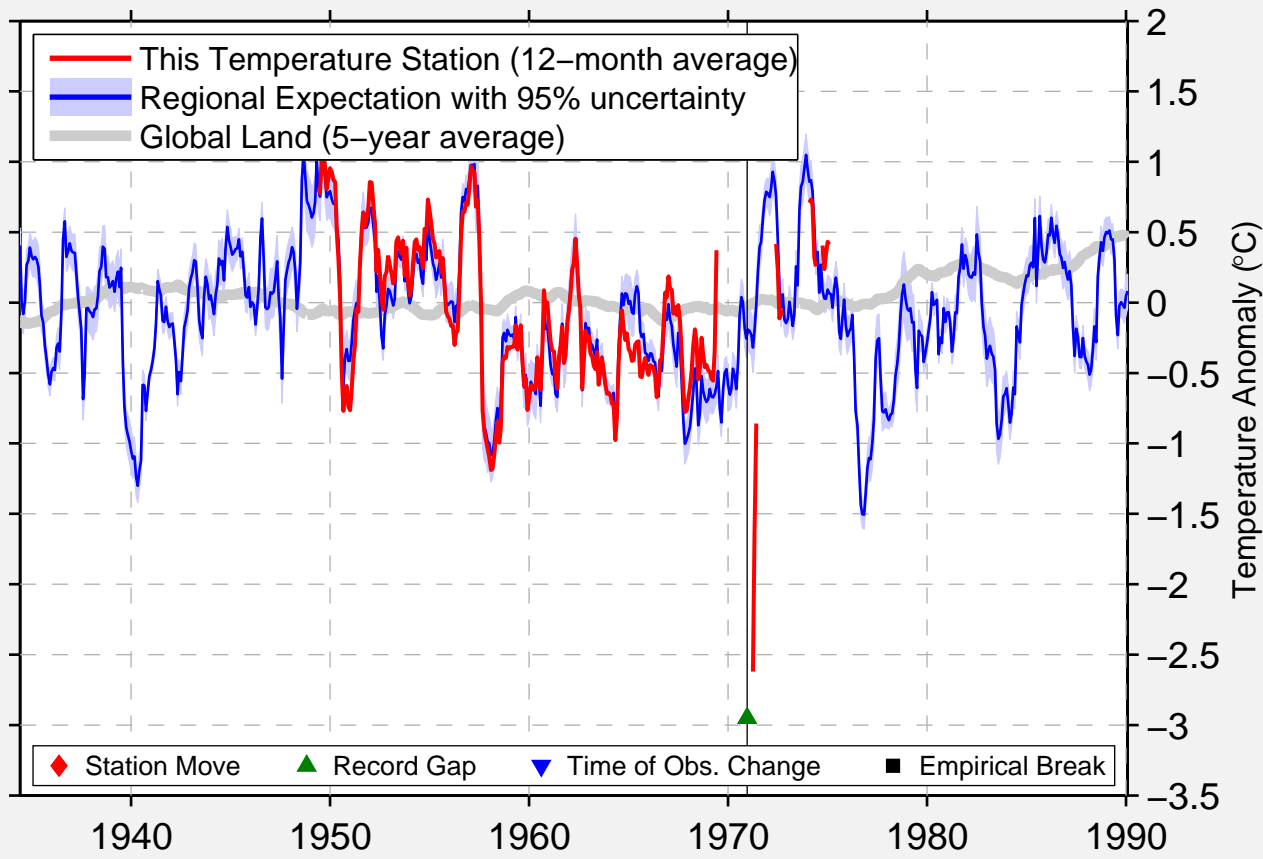

# FORT MORGAN

30.233 N, 88.017 W (United States)

Data Quality Controlled and Aligned at Breakpoints

Berkeley Earth