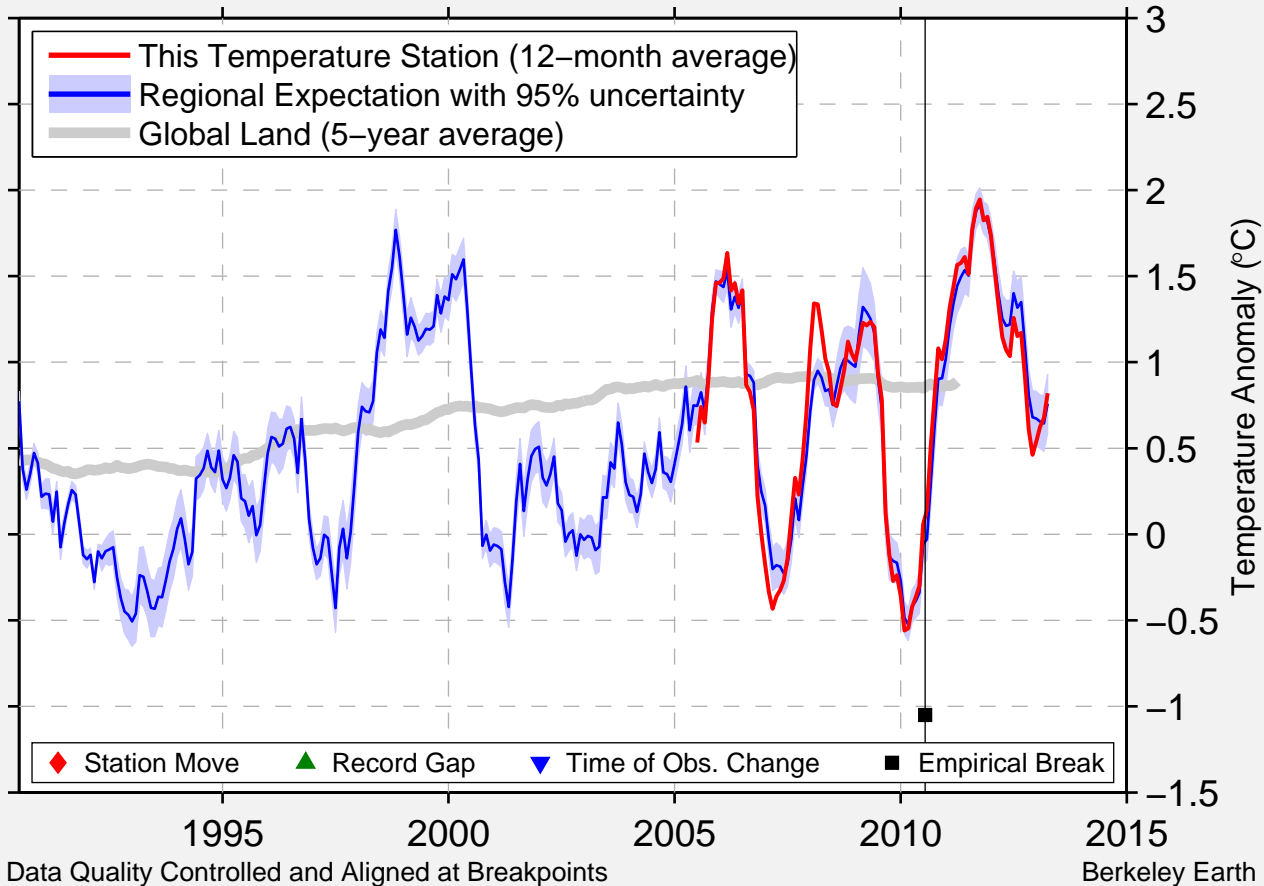

GIDDINGS LEE CO AP

30.169 N, 96.980 W (United States)

Data Quality Controlled and Aligned at Breakpoints

Berkeley Earth