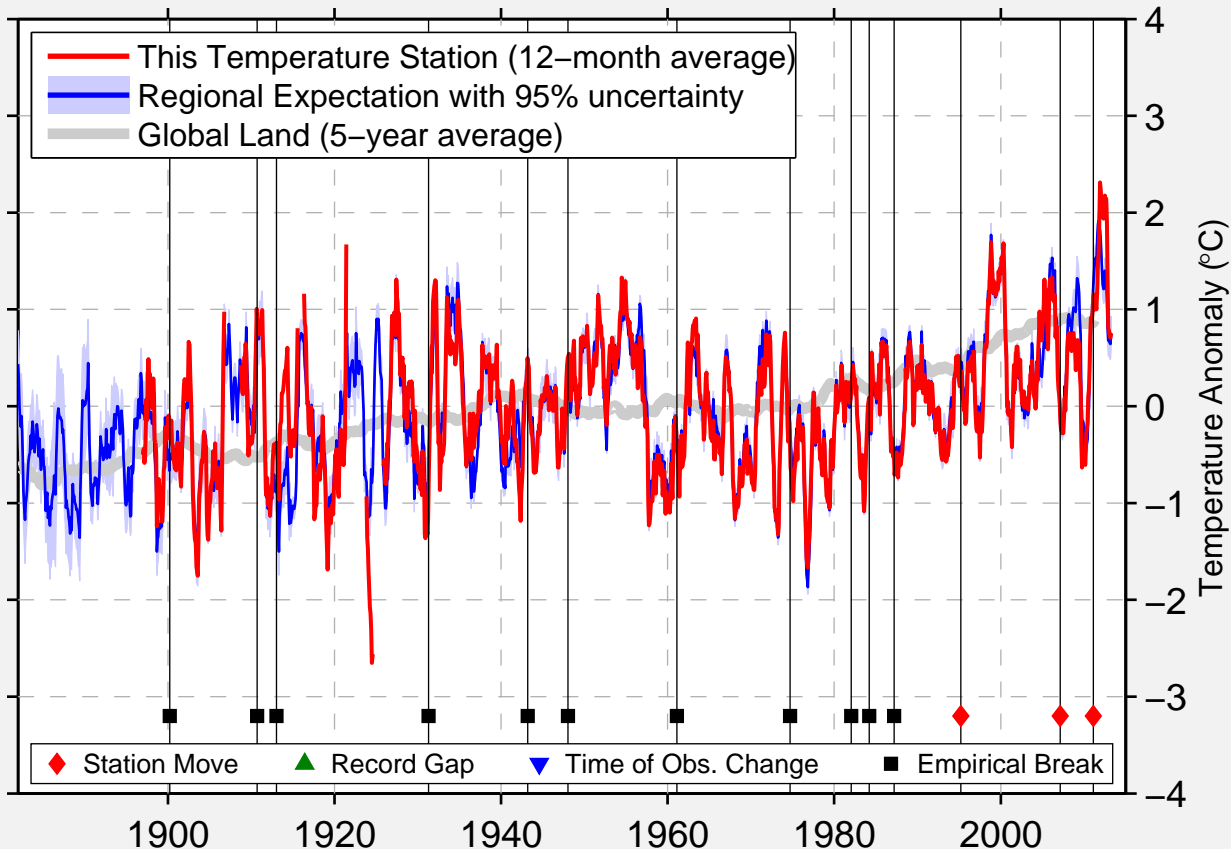

BLANCO

30.101 N, 98.422 W (United States)

Data Quality Controlled and Aligned at Breakpoints

Berkeley Earth