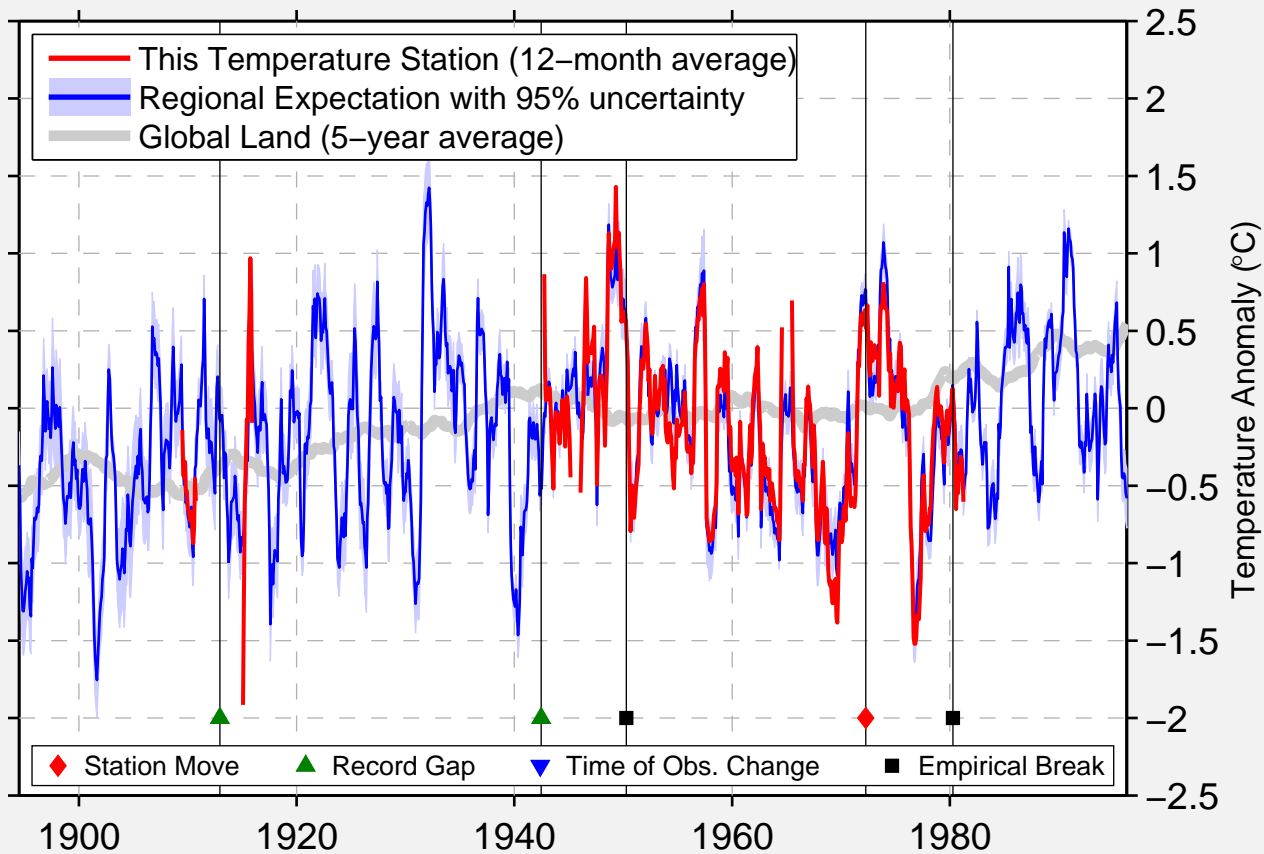

ST MARKS 5 SSE

30.100 N, 84.167 W (United States)

Data Quality Controlled and Aligned at Breakpoints

Berkeley Earth