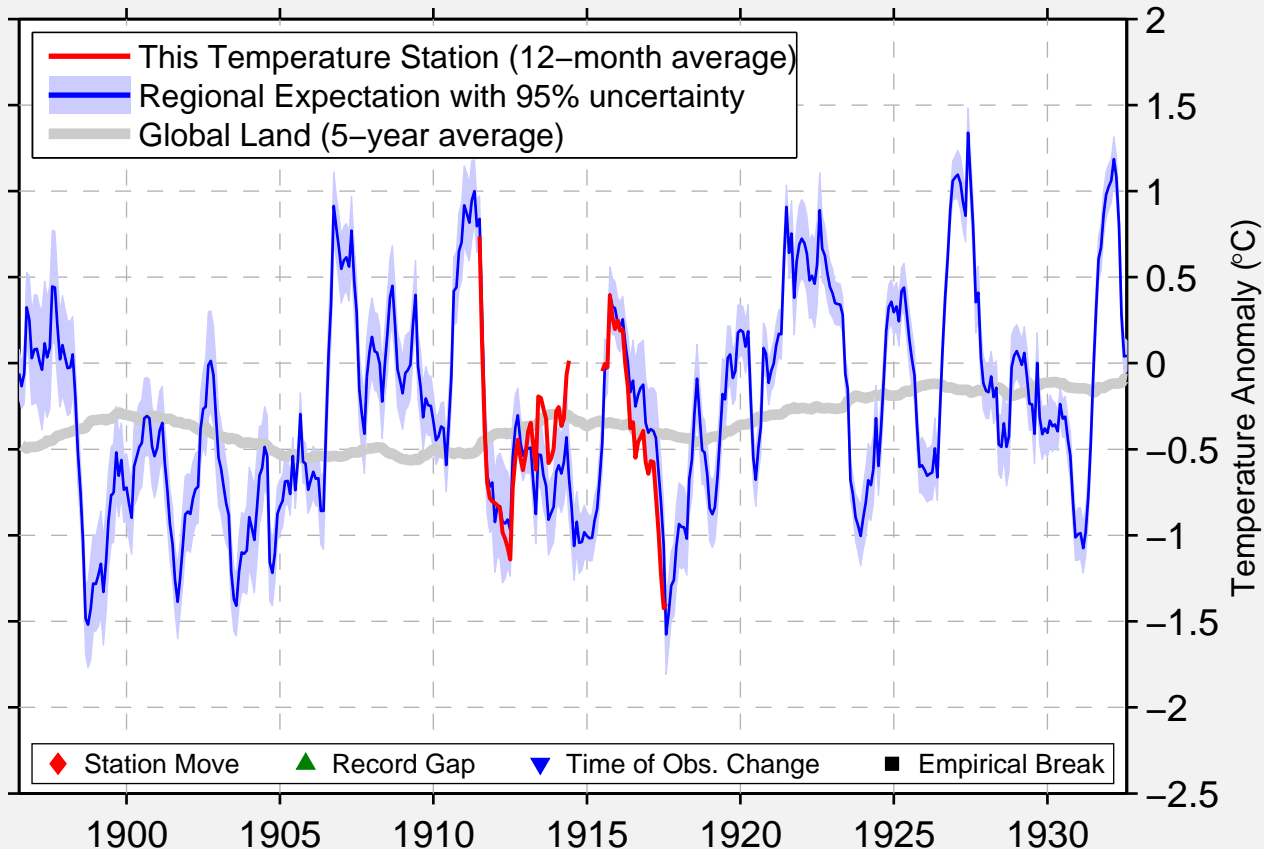

CADES

30.100 N, 91.900 W (United States)

Data Quality Controlled and Aligned at Breakpoints

Berkeley Earth