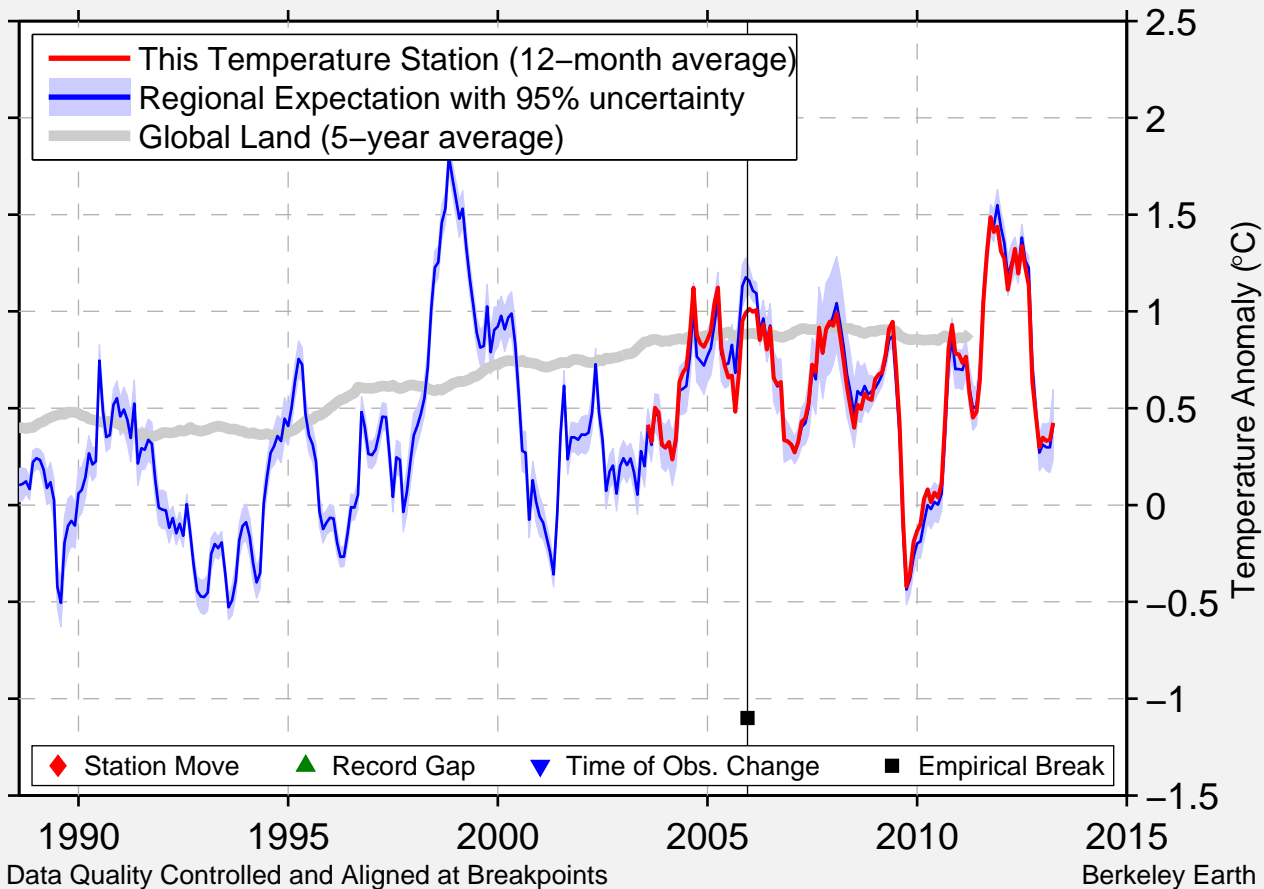

LAFAYETTE 13 SE

30.092 N, 91.873 W (United States)

Data Quality Controlled and Aligned at Breakpoints

Berkeley Earth