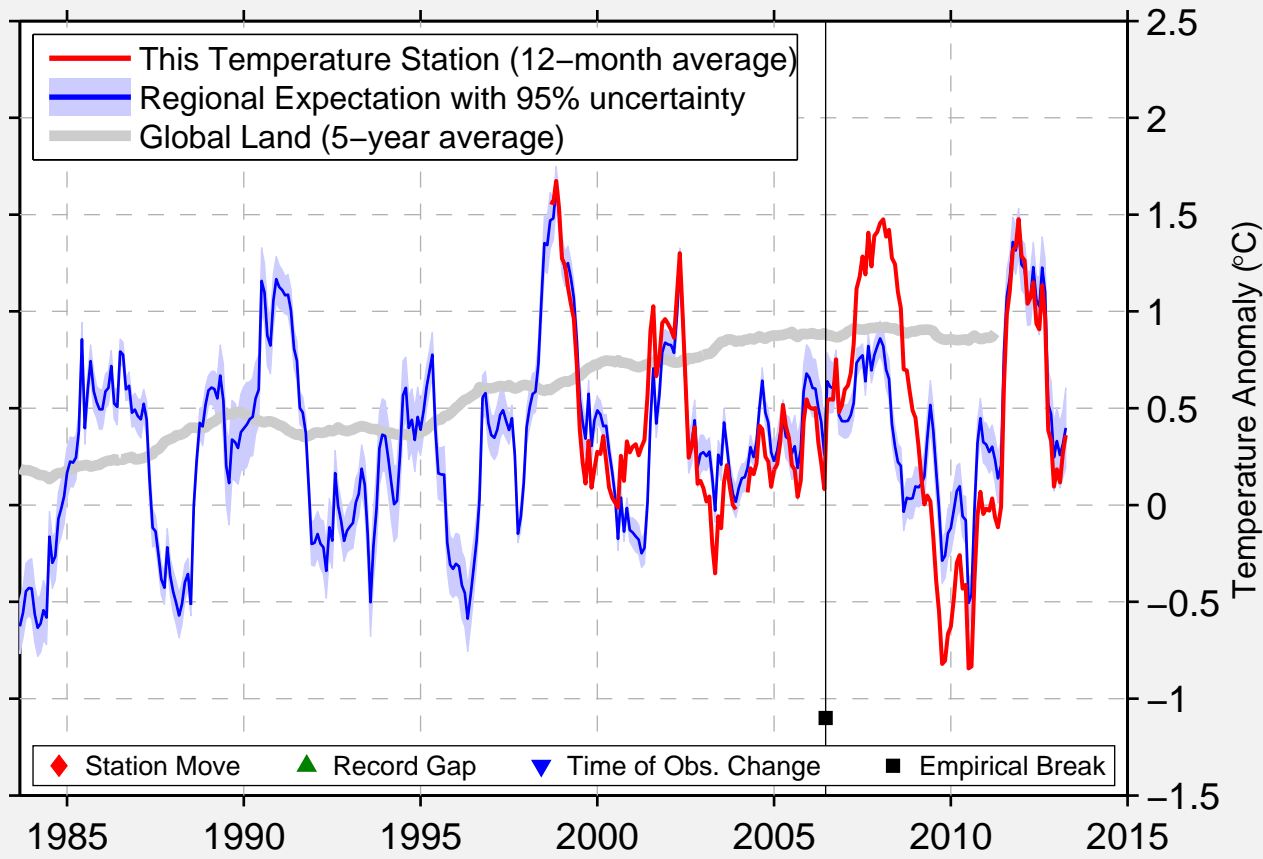

# PERRY FOLEY AP

30.069 N, 83.579 W (United States)

Data Quality Controlled and Aligned at Breakpoints

Berkeley Earth