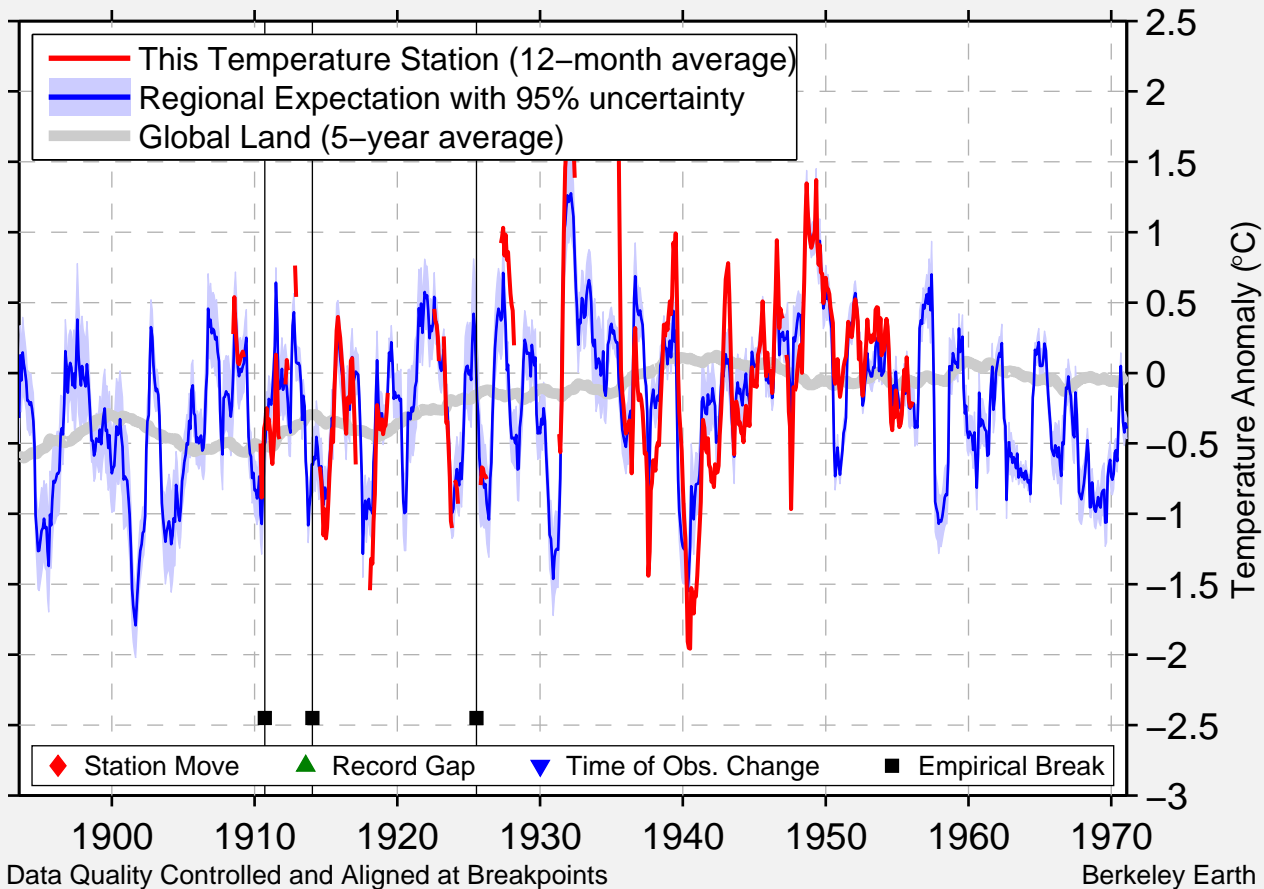

RAIFORD STATE PRISON

30.068 N, 82.193 W (United States)

Data Quality Controlled and Aligned at Breakpoints

Berkeley Earth