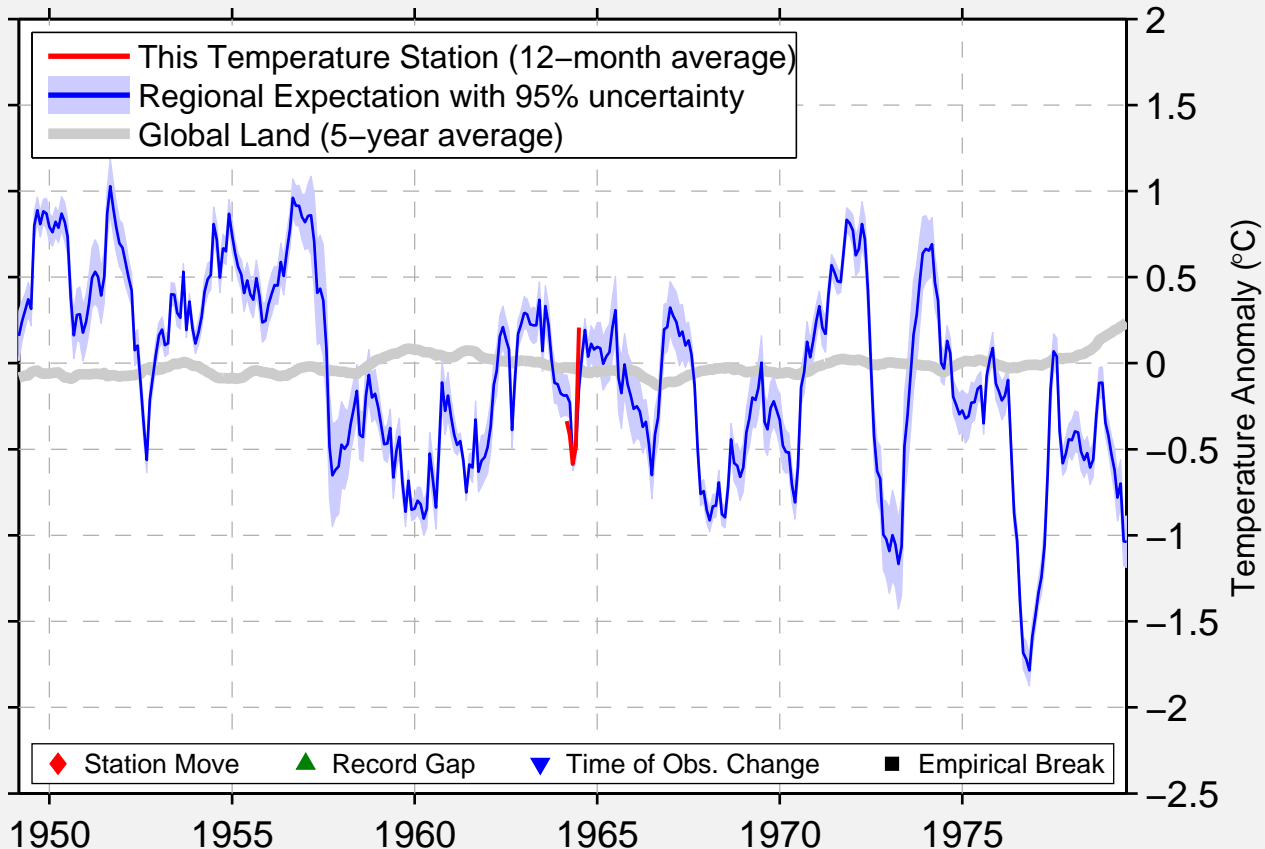

CYPRESS

29.990 N, 95.700 W (United States)

◆ Station Move ▲ Record Gap ▼ Time of Obs. Change ■ Empirical Break

Data Quality Controlled and Aligned at Breakpoints

Berkeley Earth