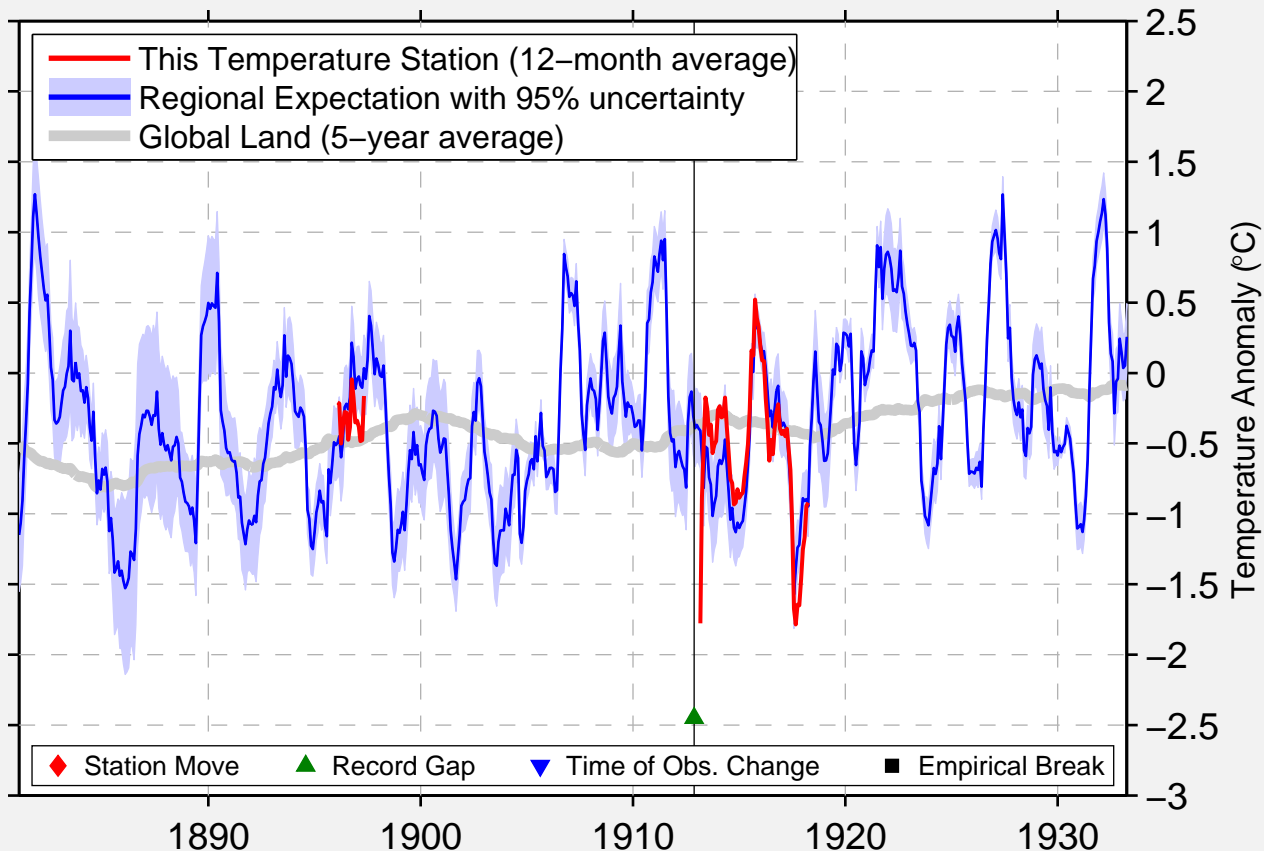

# NAPOLEONVILLE

29.934 N, 91.016 W (United States)

Data Quality Controlled and Aligned at Breakpoints

Berkeley Earth