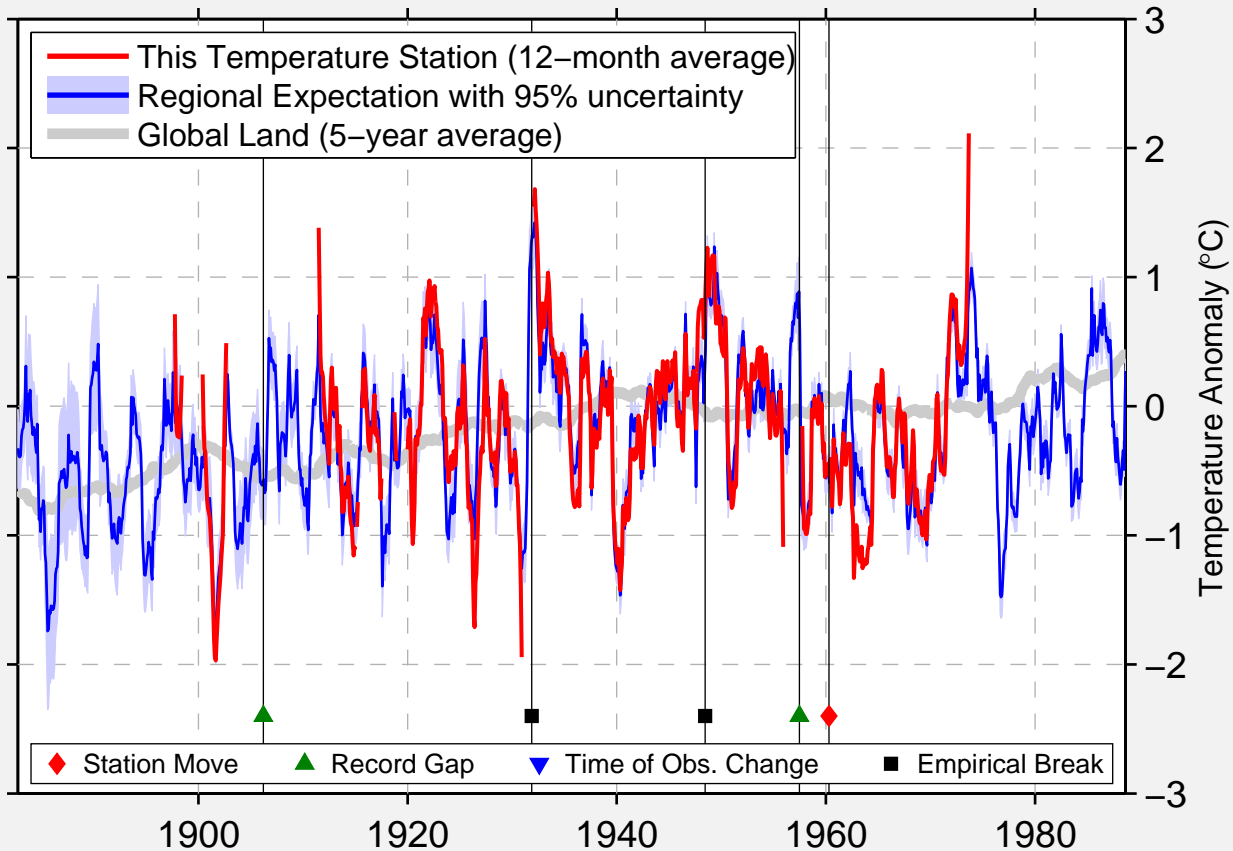

CARRABELLE 1 NNW

29.867 N, 84.667 W (United States)

Data Quality Controlled and Aligned at Breakpoints

Berkeley Earth