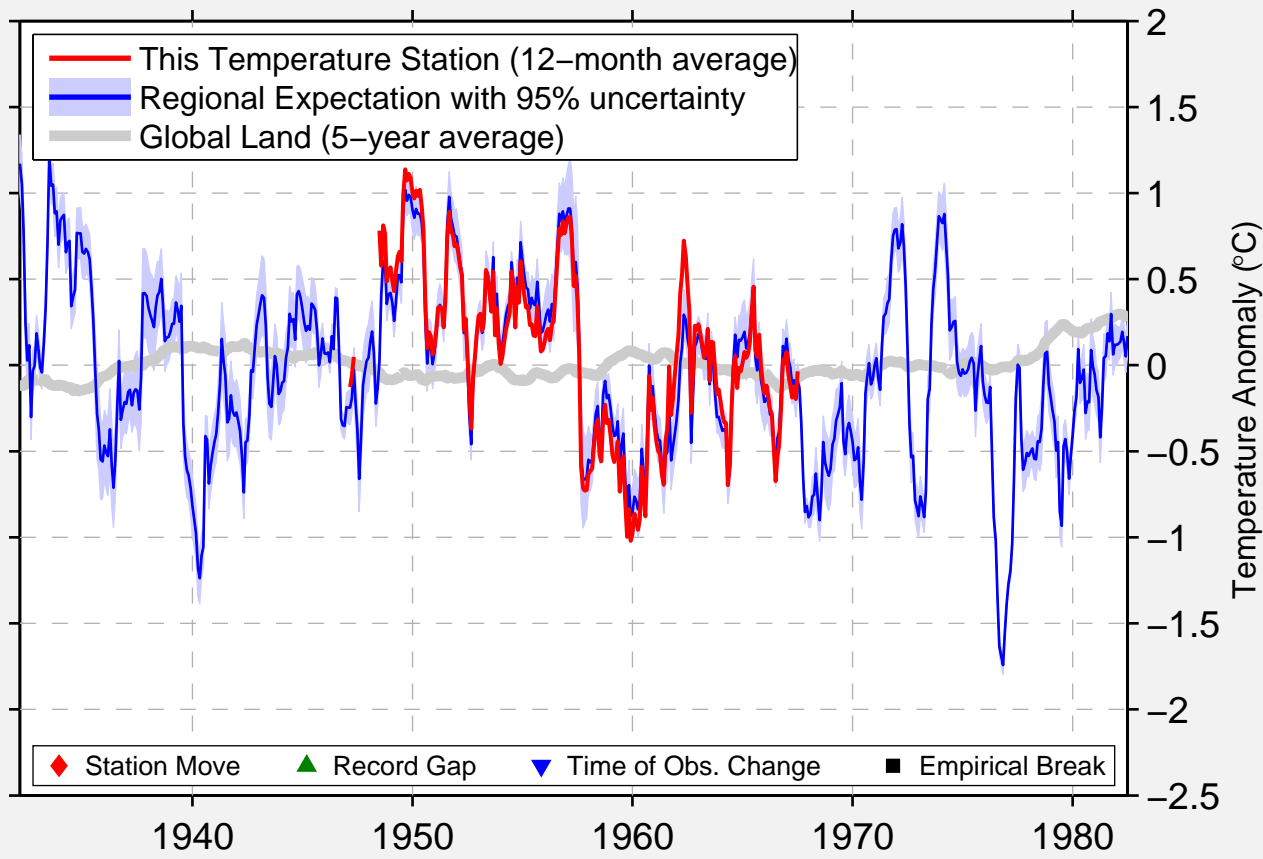

PORT ARTHUR WB CITY

29.867 N, 93.933 W (United States)

Data Quality Controlled and Aligned at Breakpoints

Berkeley Earth