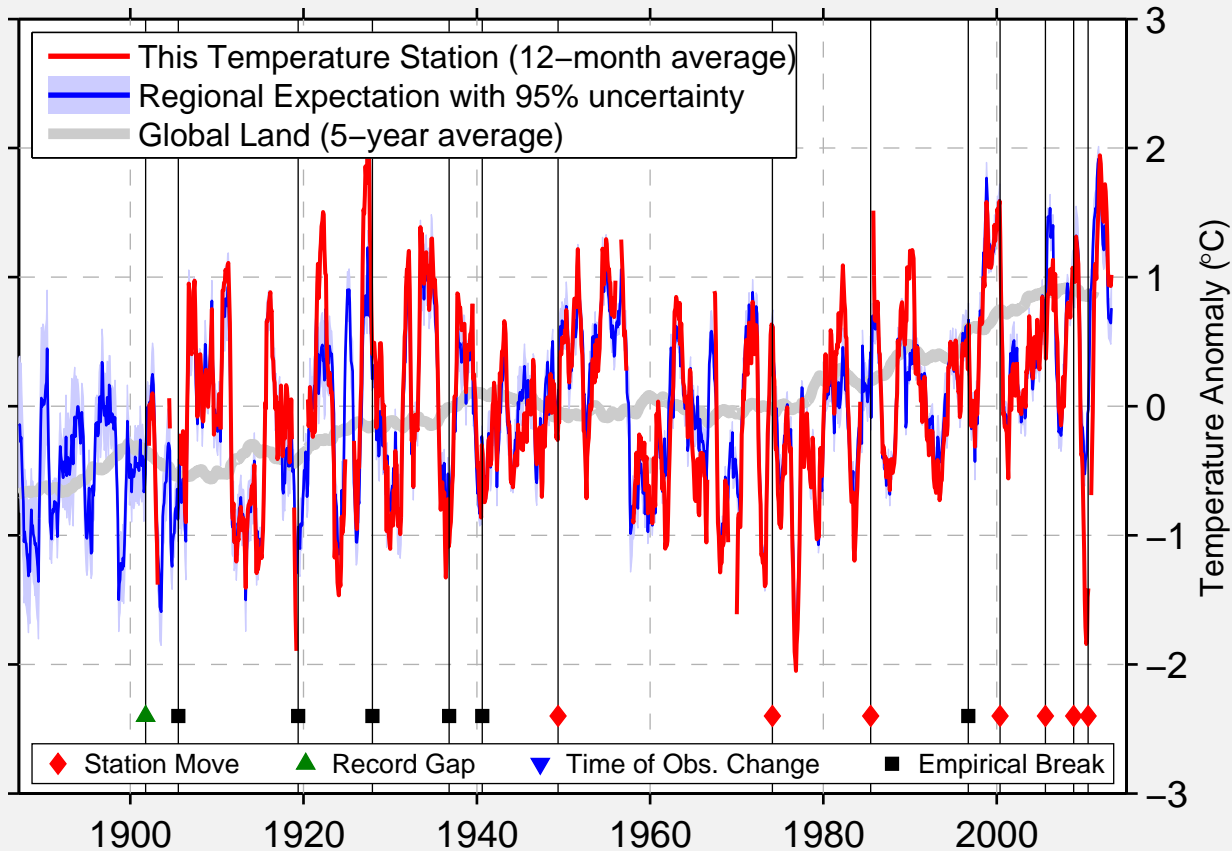

# SAN MARCOS

29.863 N, 97.950 W (United States)

Data Quality Controlled and Aligned at Breakpoints

Berkeley Earth