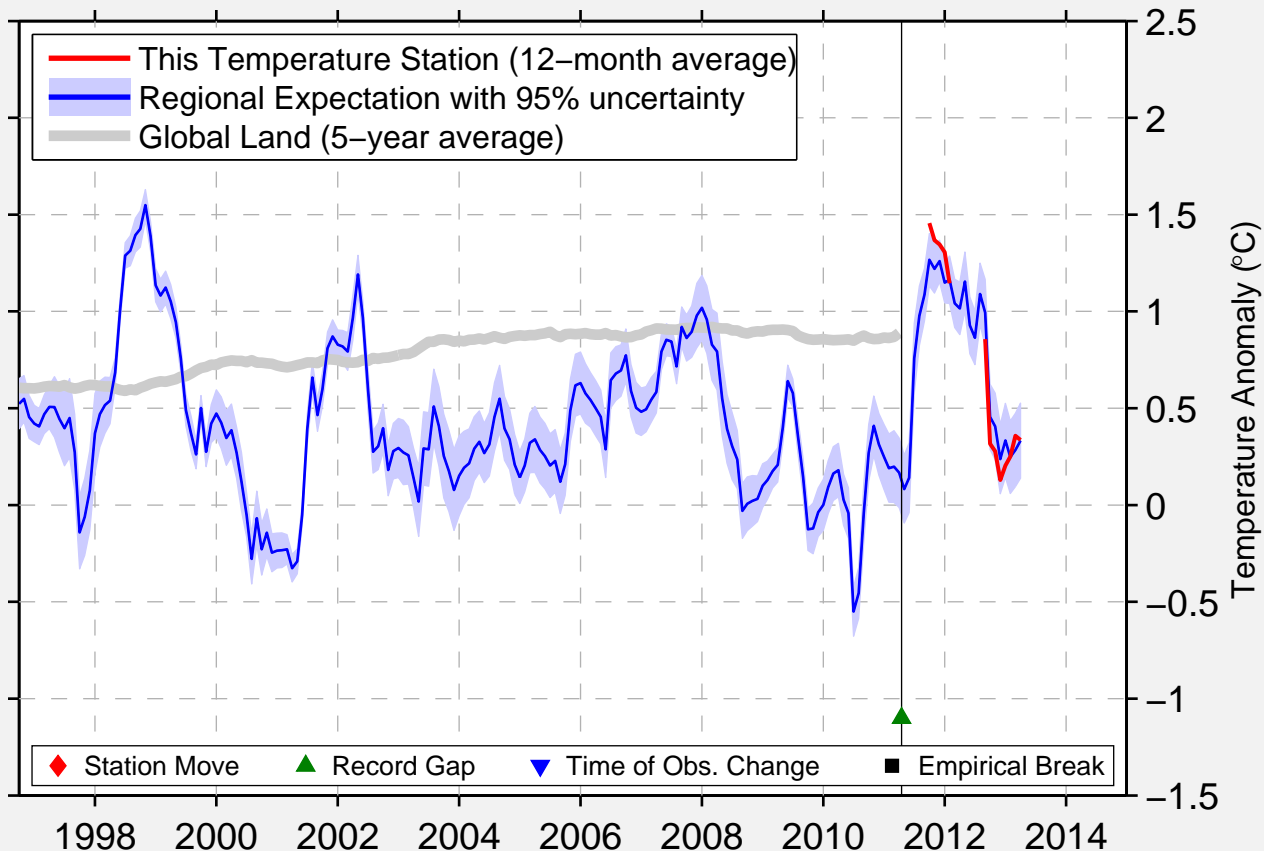

KEYSTONE HEIGHTS FLORIDA AAF

29.833 N, 82.066 W (United States)

Data Quality Controlled and Aligned at Breakpoints

Berkeley Earth