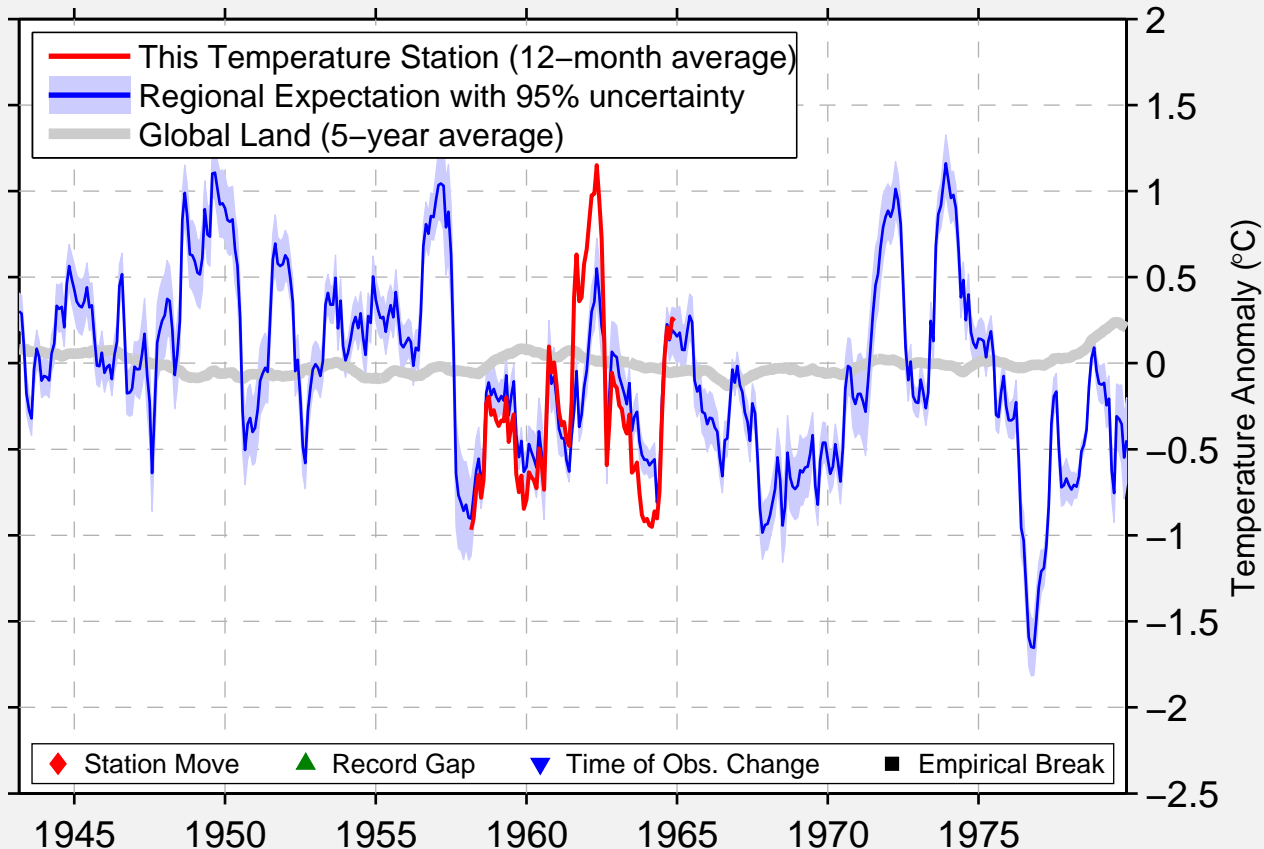

# HOPEDALE

29.817 N, 89.650 W (United States)

Data Quality Controlled and Aligned at Breakpoints

Berkeley Earth