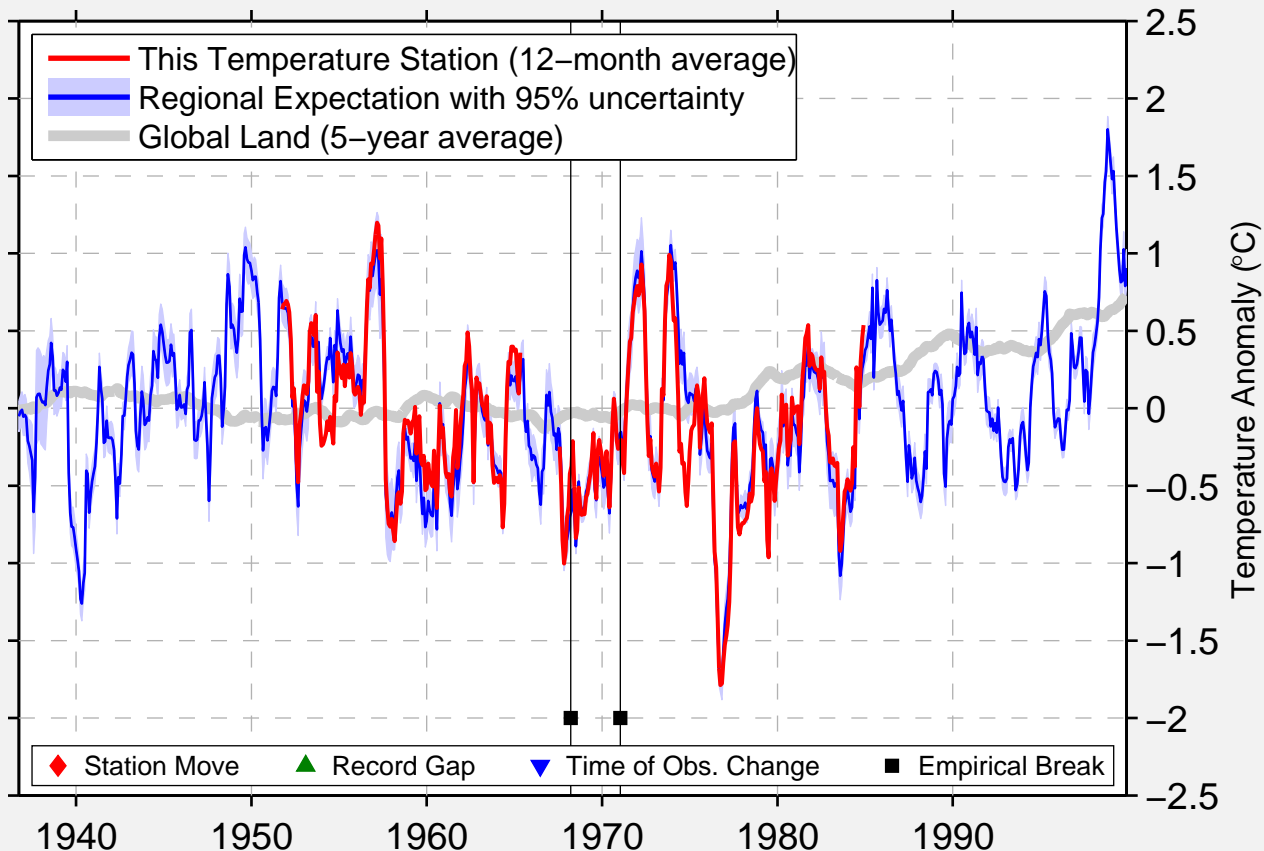

# VERMILION LOCK

29.783 N, 92.200 W (United States)

Data Quality Controlled and Aligned at Breakpoints

Berkeley Earth