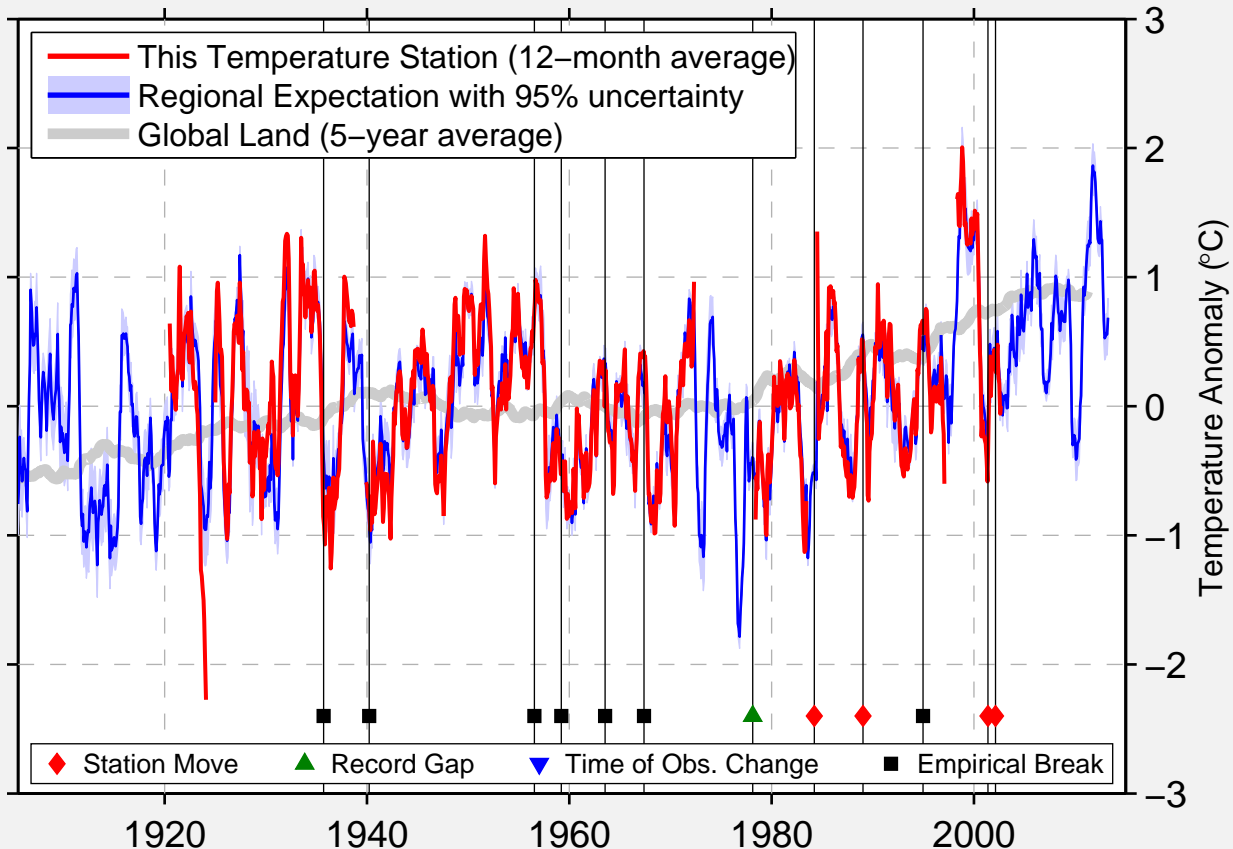

# SEALY

29.782 N, 96.135 W (United States)

Data Quality Controlled and Aligned at Breakpoints

Berkeley Earth