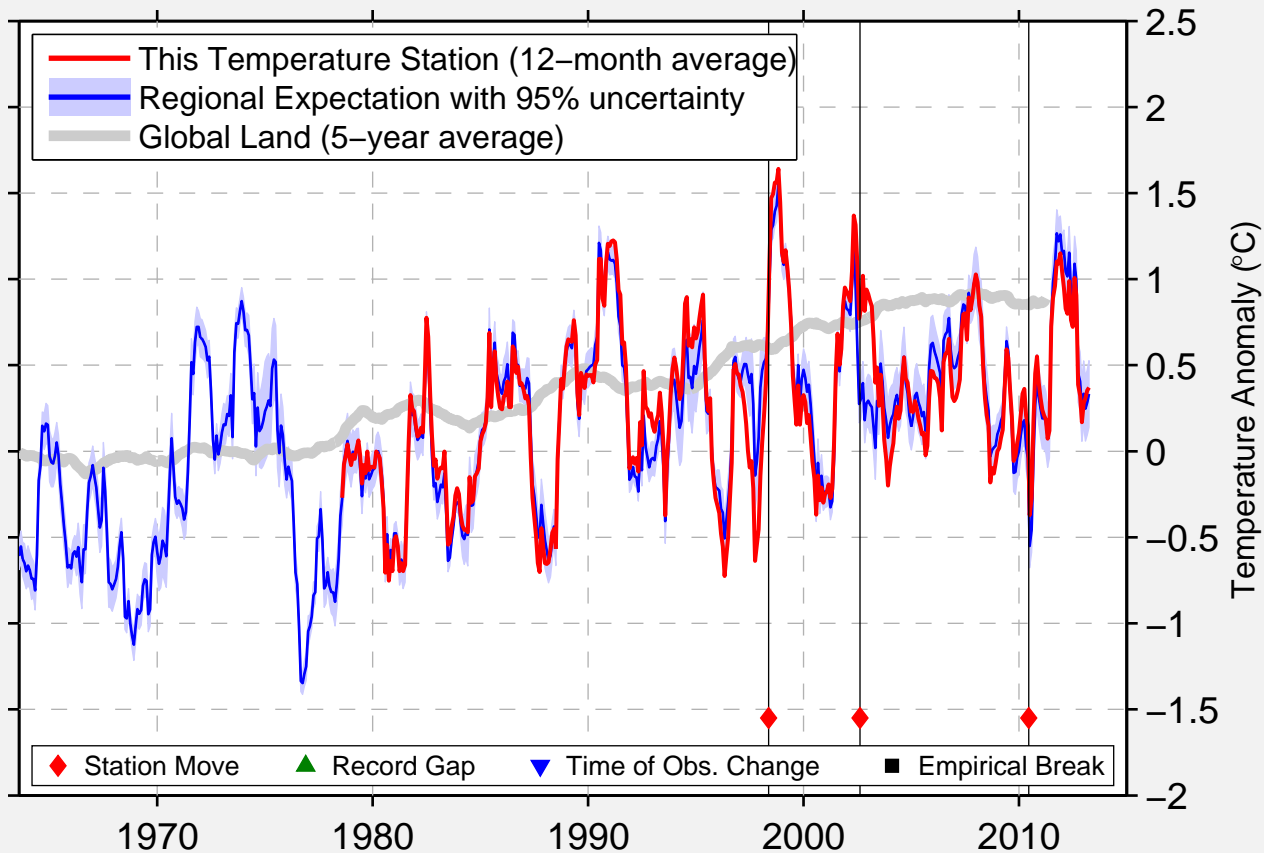

HASTINGS 4NE

29.737 N, 81.489 W (United States)

Data Quality Controlled and Aligned at Breakpoints

Berkeley Earth