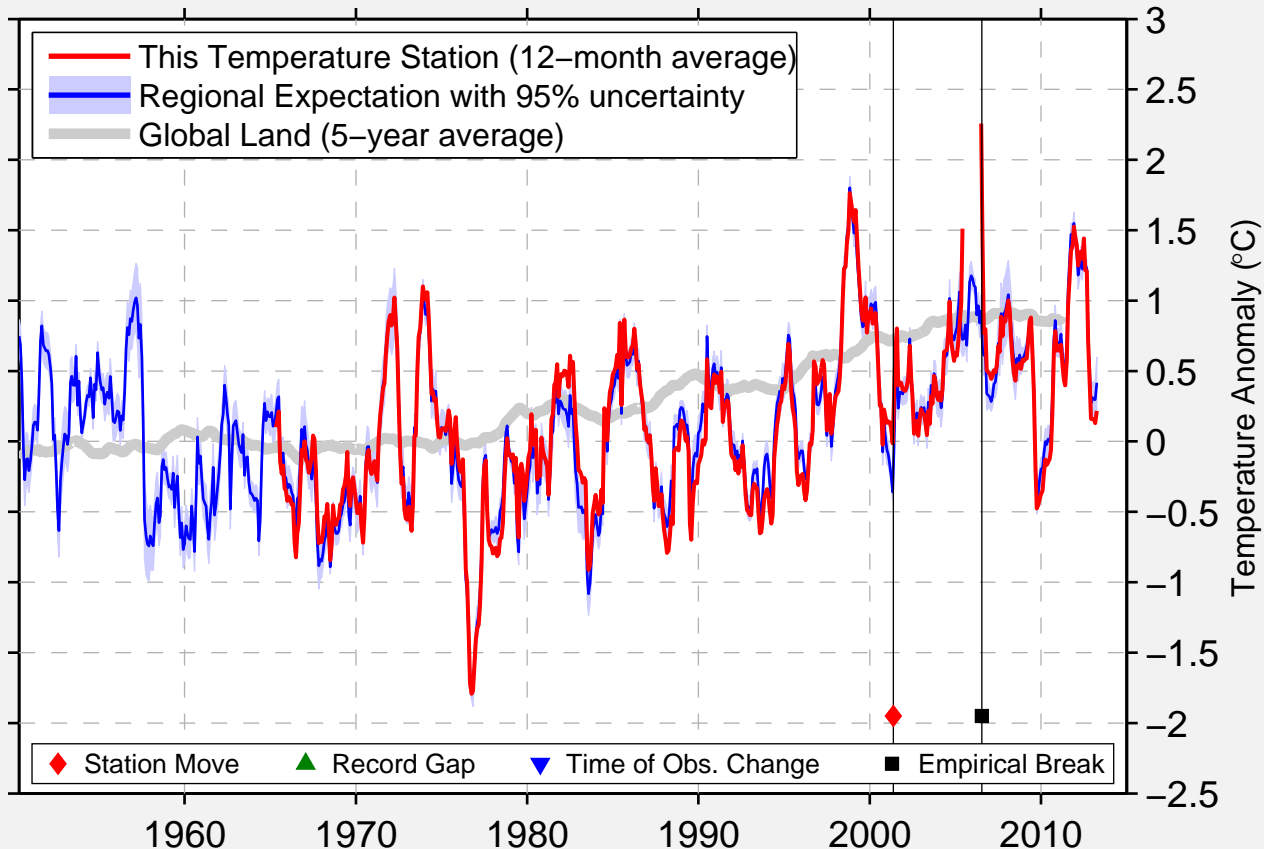

ROCKEFELLER WL REFUGE

29.729 N, 92.818 W (United States)

Data Quality Controlled and Aligned at Breakpoints

Berkeley Earth