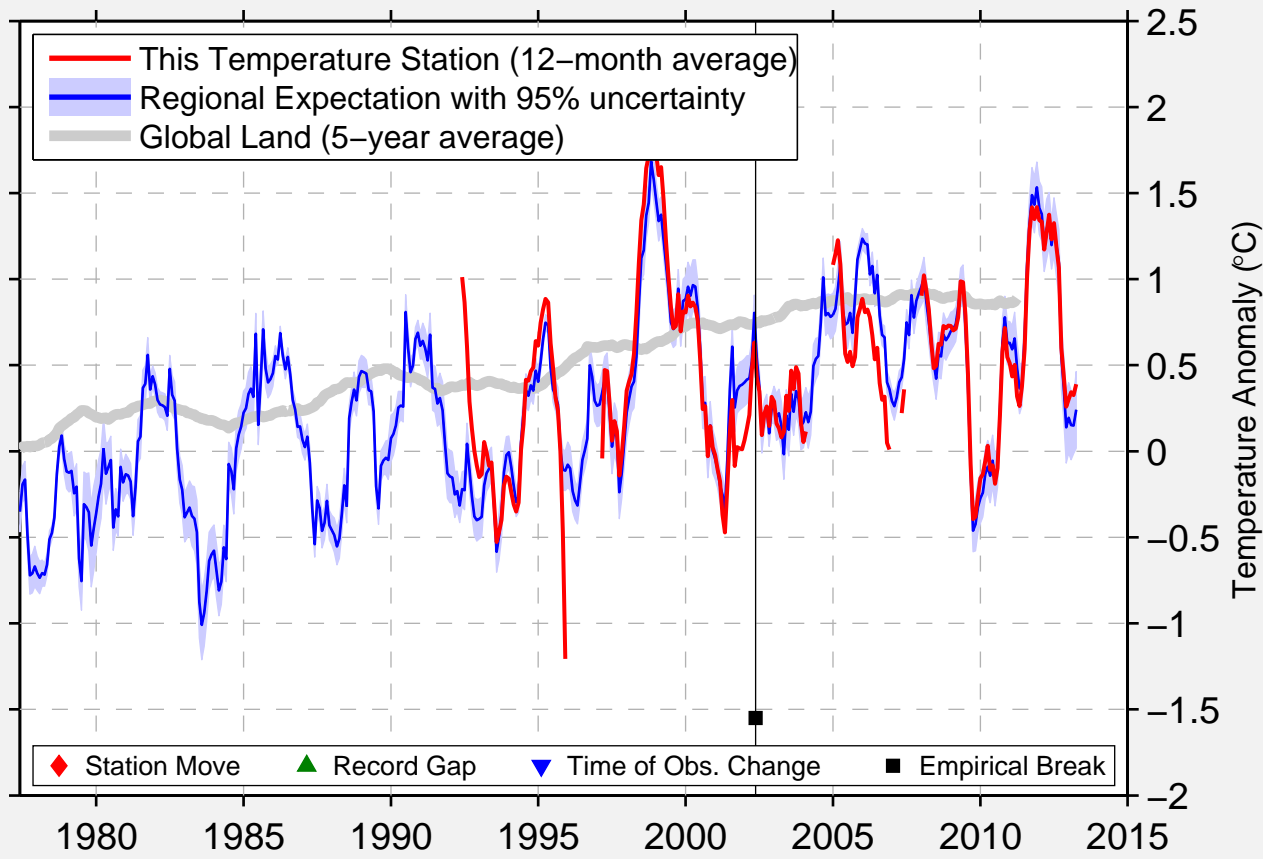

HARRY P WILLIAMS MEM

29.717 N, 91.333 W (United States)

Data Quality Controlled and Aligned at Breakpoints

Berkeley Earth