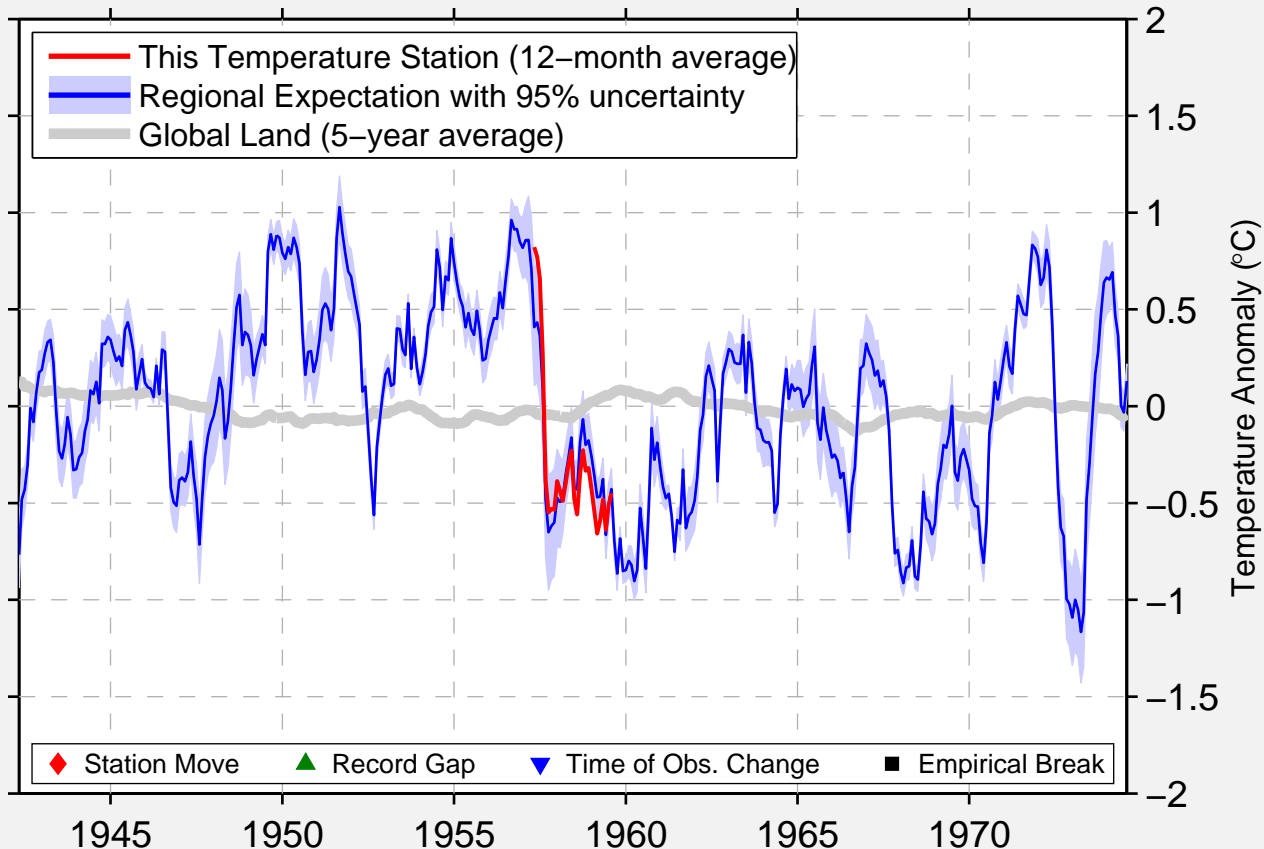

# PASADENA HOUSTON

29.717 N, 95.217 W (United States)

Data Quality Controlled and Aligned at Breakpoints

Berkeley Earth