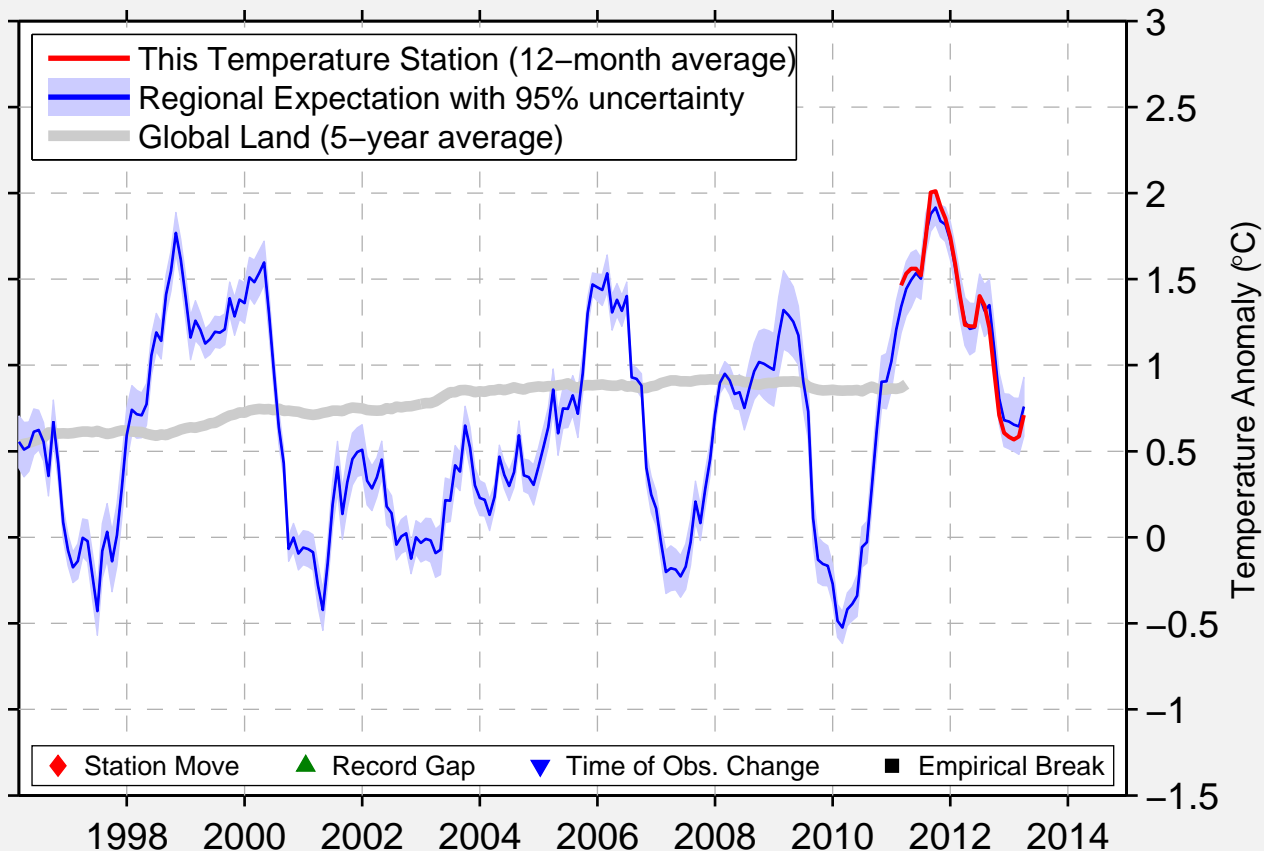

NEW BRAUNFELS WFO

29.704 N, 98.029 W (United States)

◆ Station Move ▲ Record Gap ▼ Time of Obs. Change ■ Empirical Break