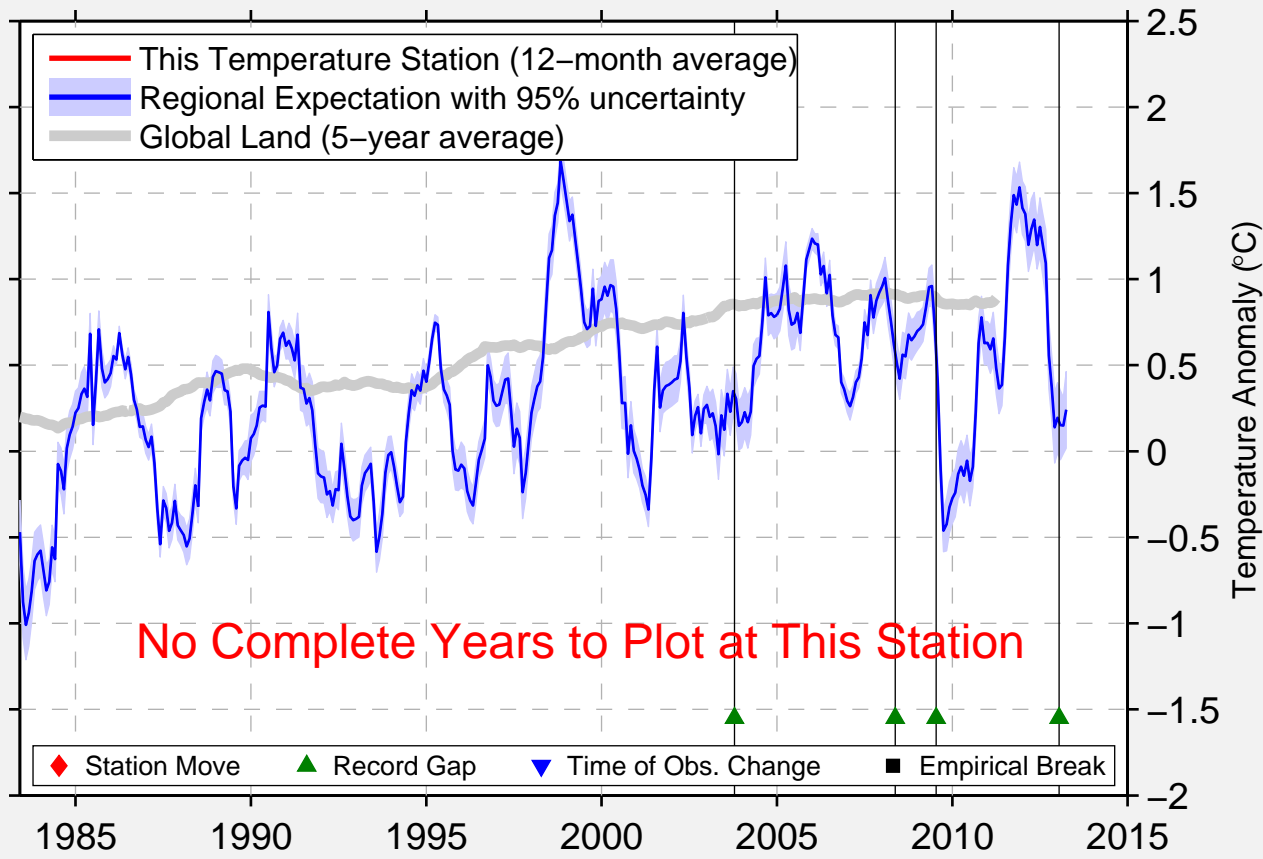

AMELIA/LAKE PALOURD

29.700 N, 91.100 W (United States)

Data Quality Controlled and Aligned at Breakpoints

Berkeley Earth