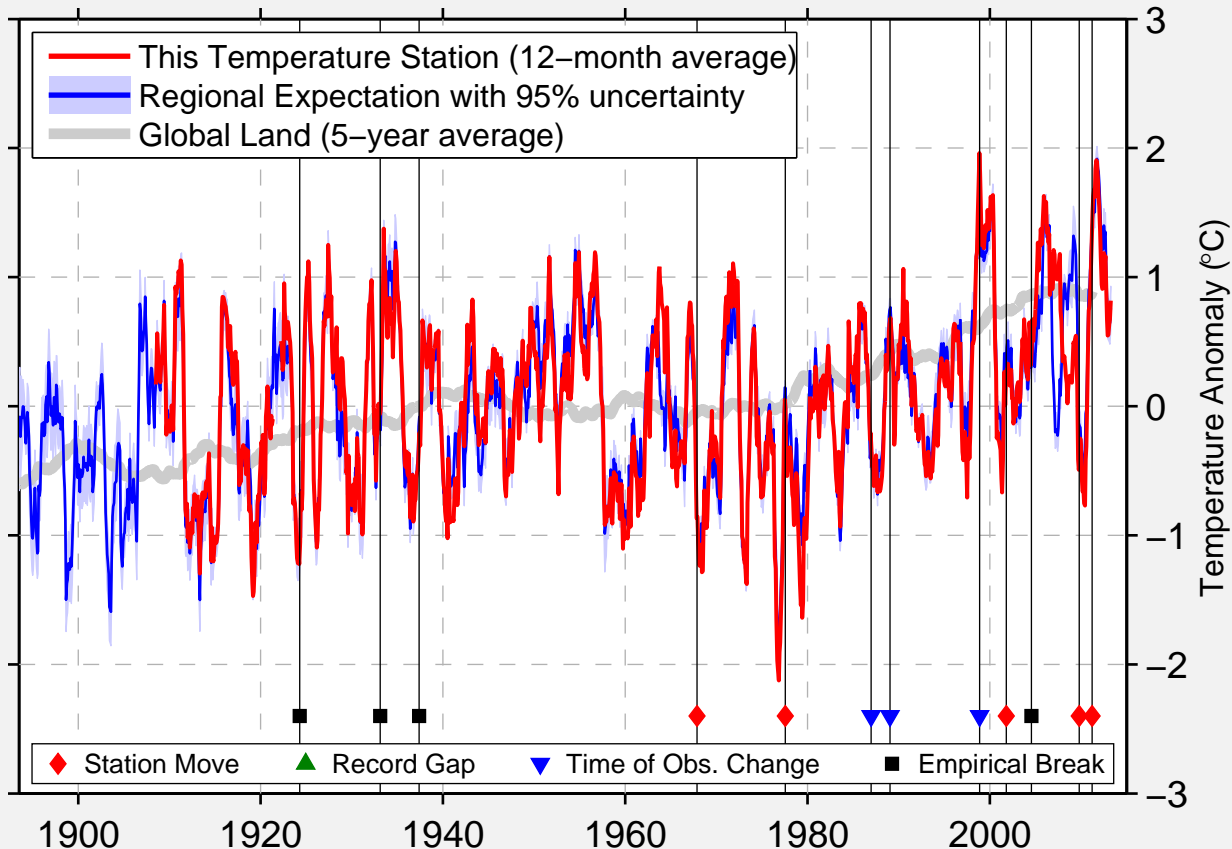

FLATONIA 4SE

29.656 N, 97.095 W (United States)

Data Quality Controlled and Aligned at Breakpoints

Berkeley Earth