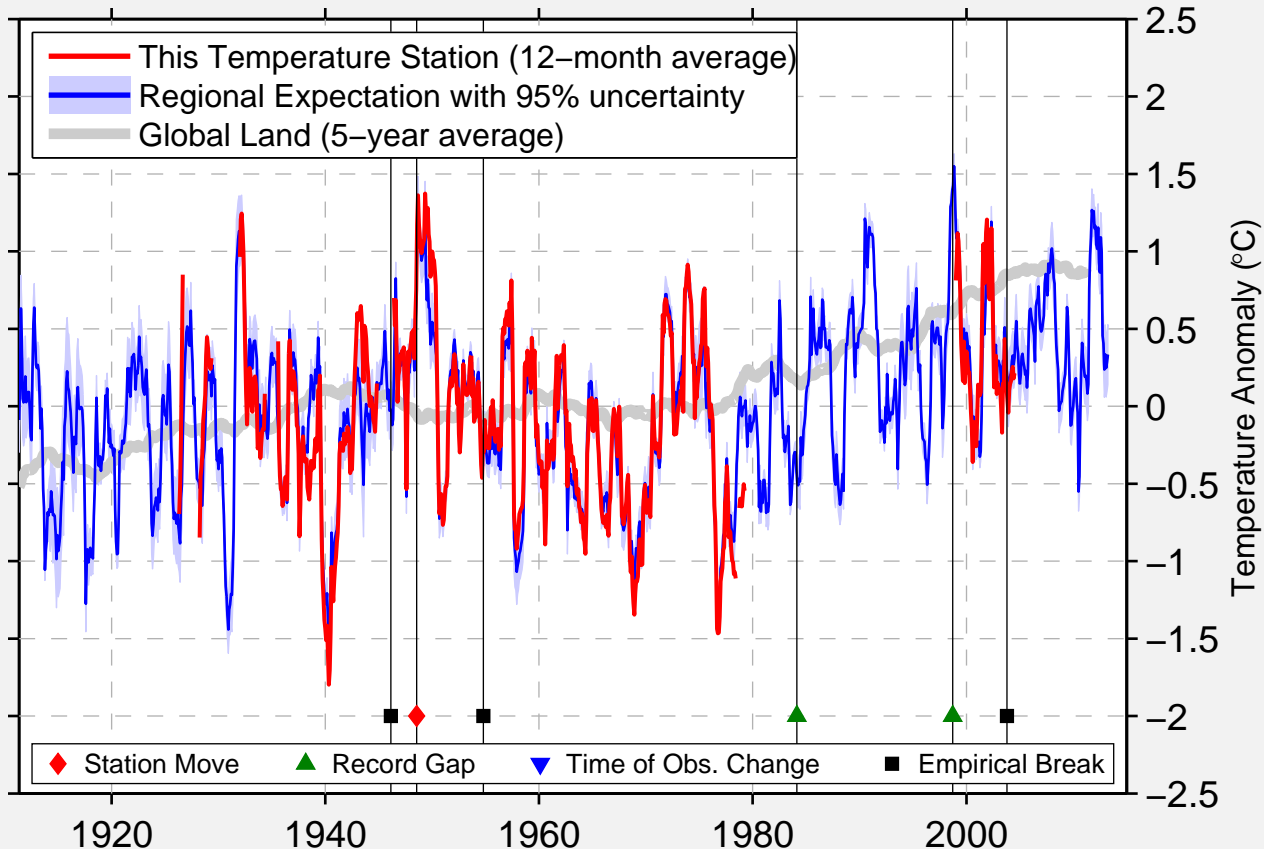

PALATKA

29.644 N, 81.661 W (United States)

Data Quality Controlled and Aligned at Breakpoints

Berkeley Earth