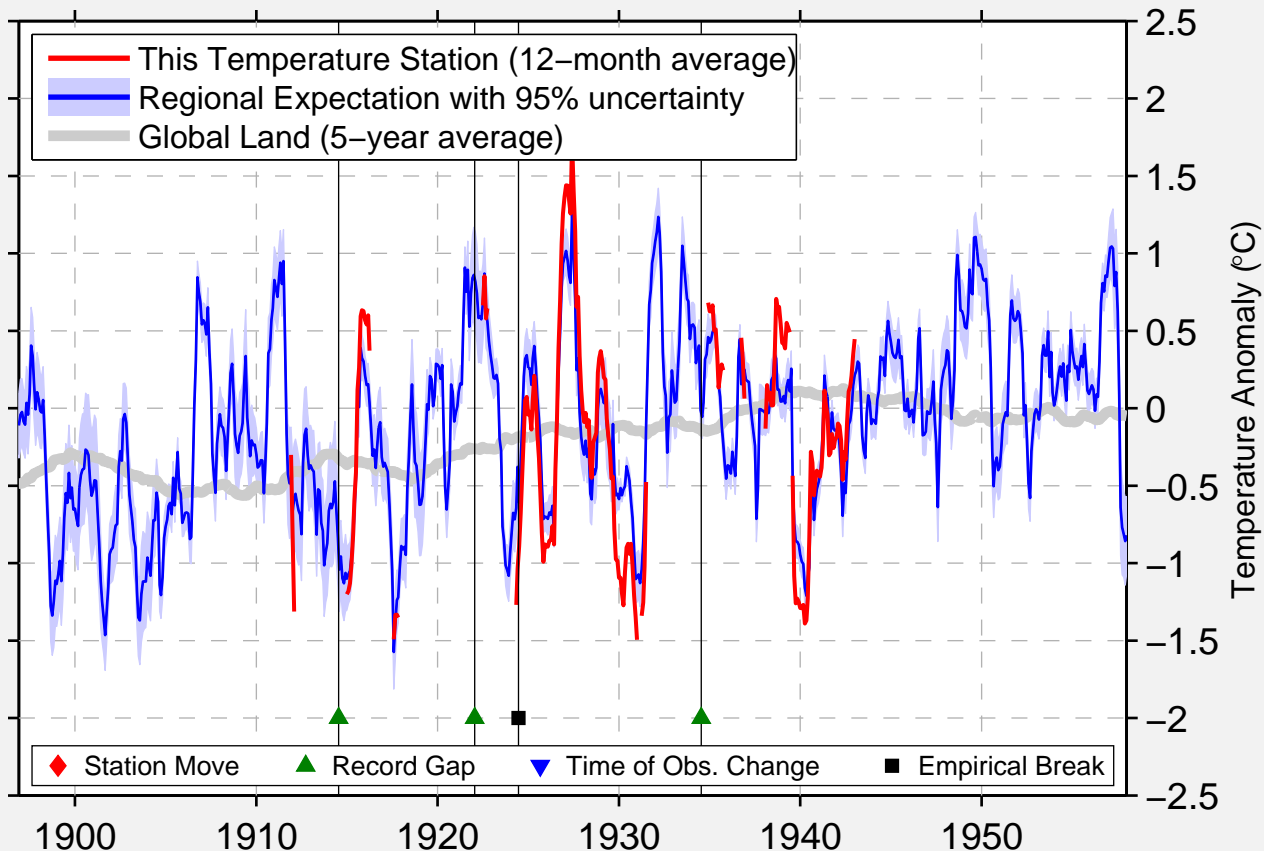

# DELTA FARMS

29.600 N, 90.350 W (United States)

Data Quality Controlled and Aligned at Breakpoints

Berkeley Earth