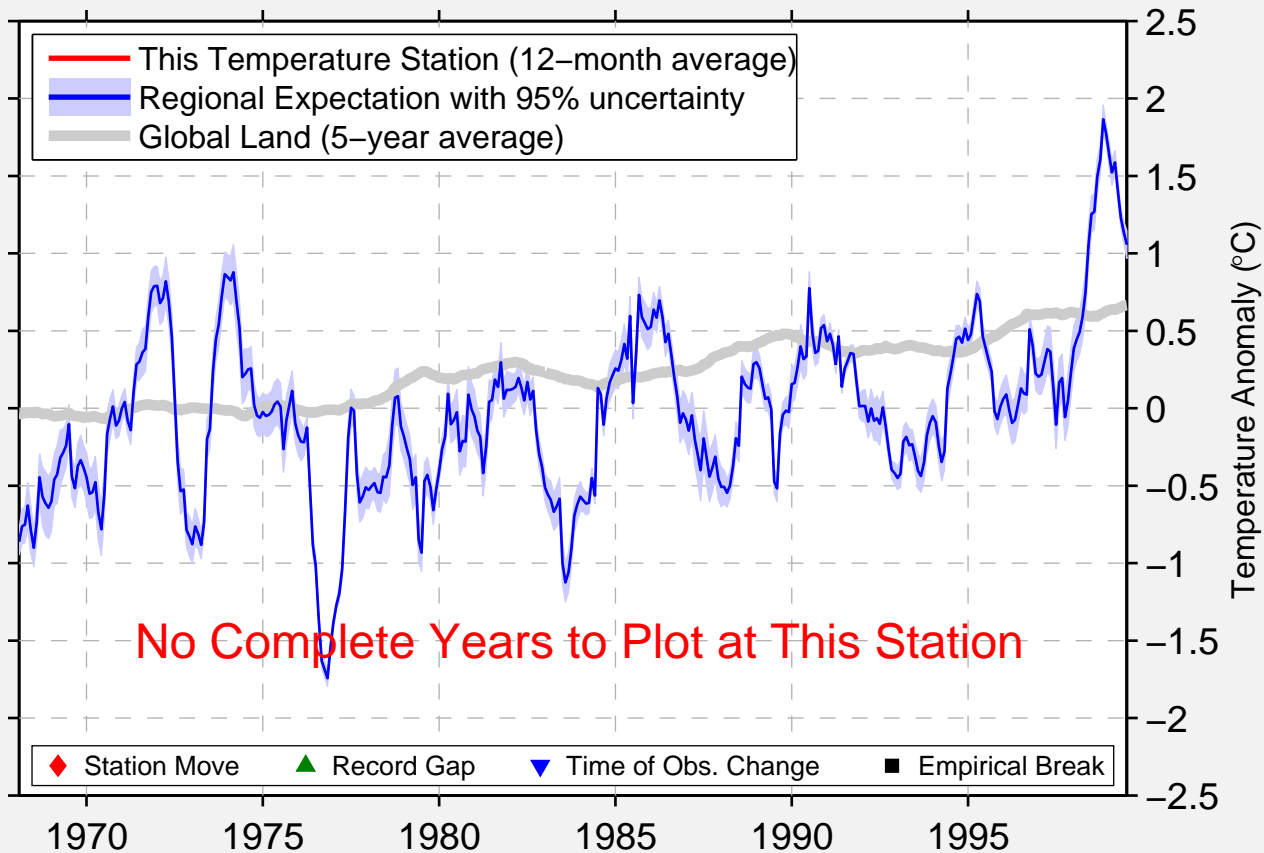

ENVIRONM BUOY 42011

29.600 N, 93.500 W (United States)

Data Quality Controlled and Aligned at Breakpoints

Berkeley Earth