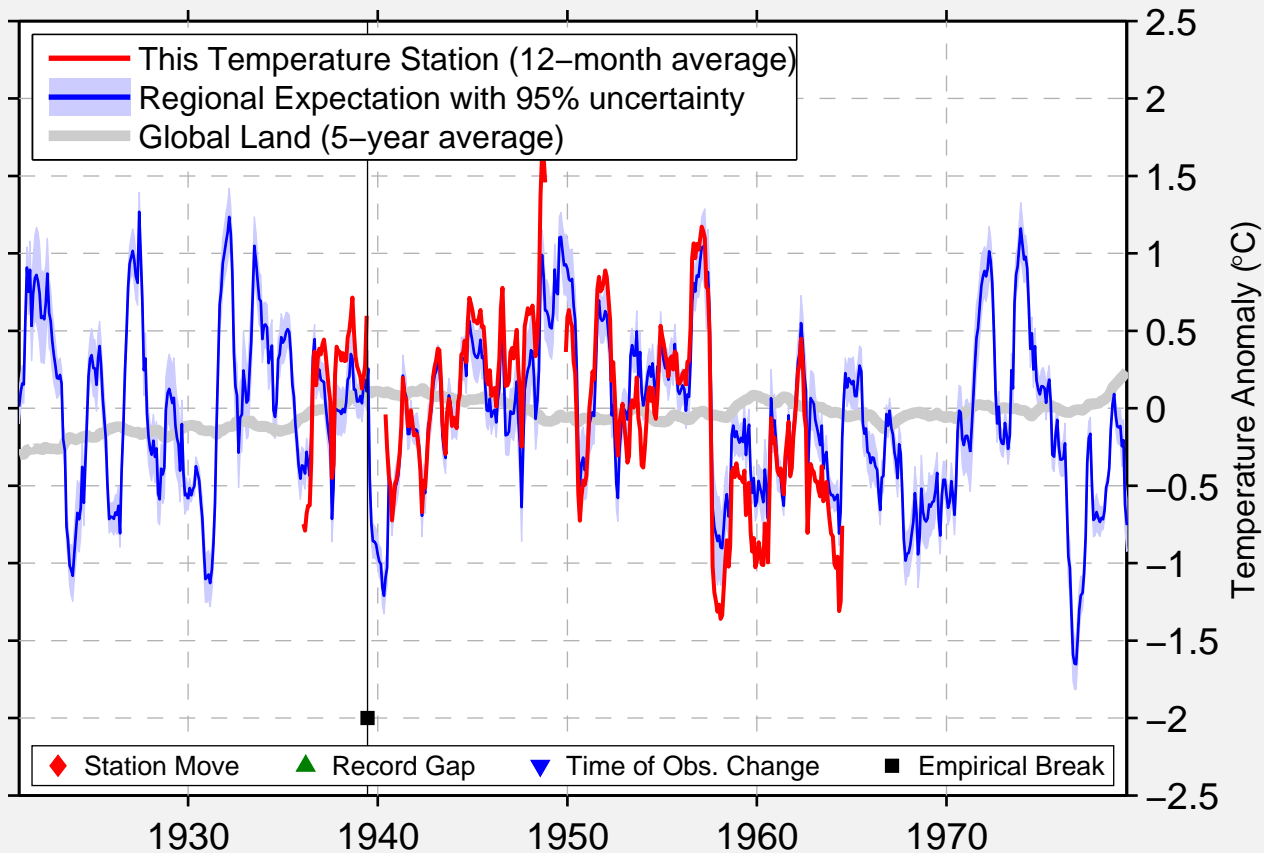

# PORT SULPHUR

29.483 N, 89.700 W (United States)

Data Quality Controlled and Aligned at Breakpoints

Berkeley Earth