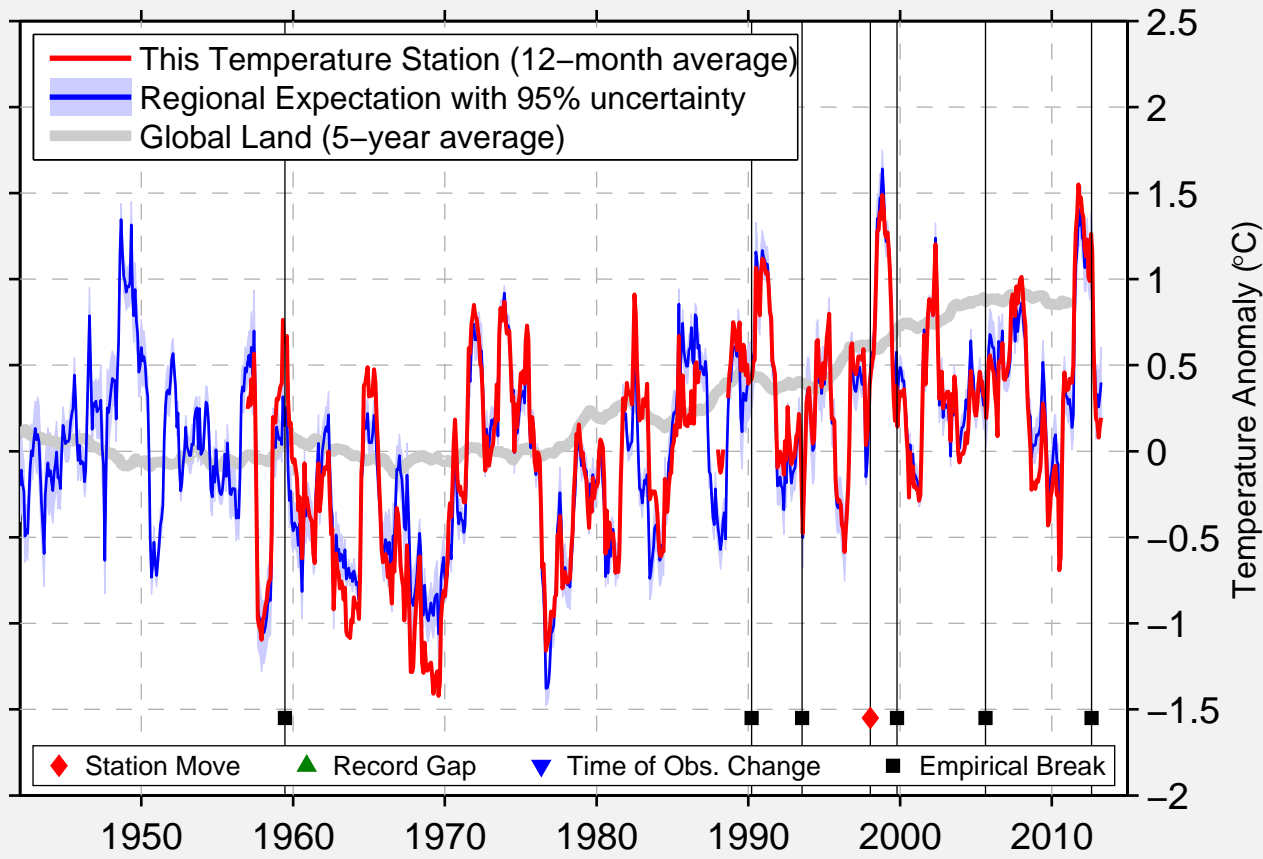

USHER TOWER

29.408 N, 82.819 W (United States)

Data Quality Controlled and Aligned at Breakpoints

Berkeley Earth