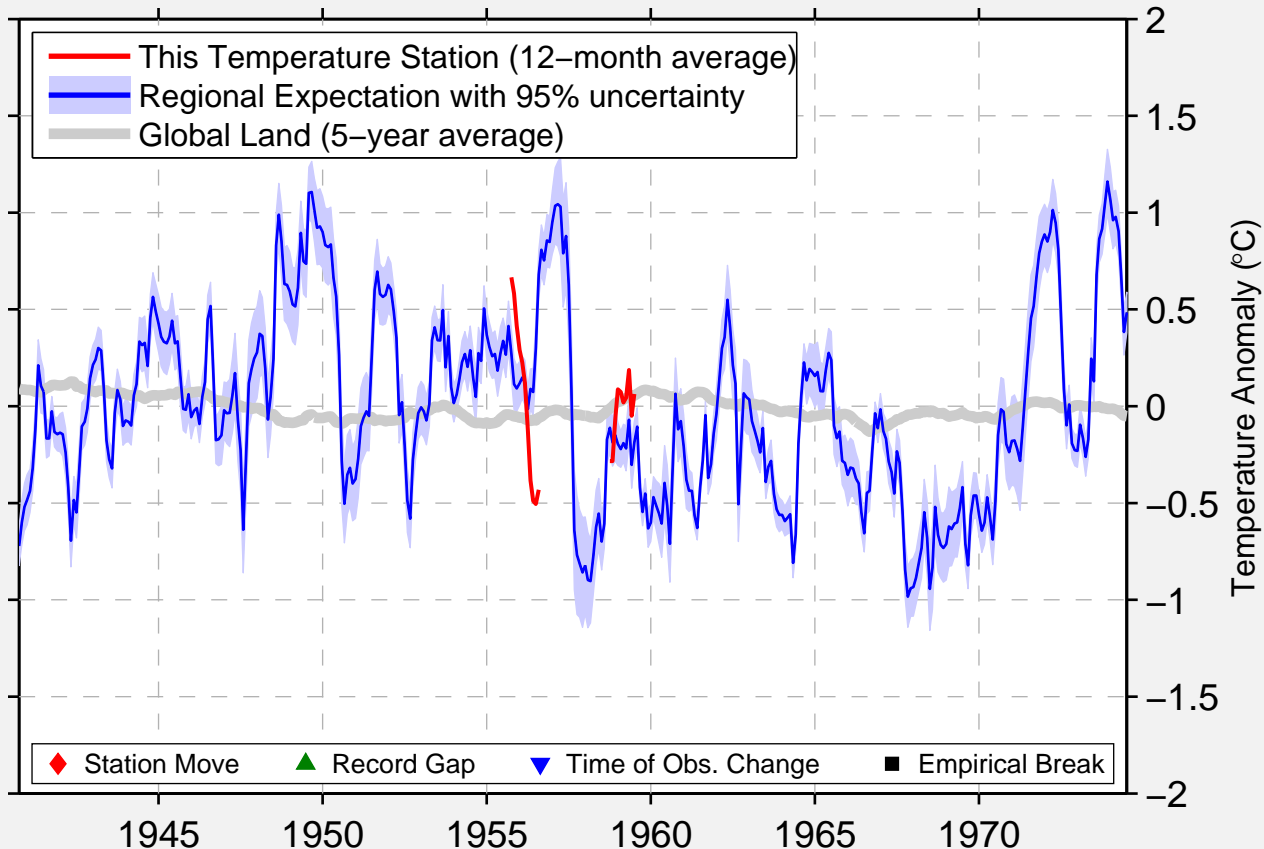

POINT AU FER REEF LIGHT HOUSE

29.367 N, 91.383 W (United States)

Data Quality Controlled and Aligned at Breakpoints

Berkeley Earth