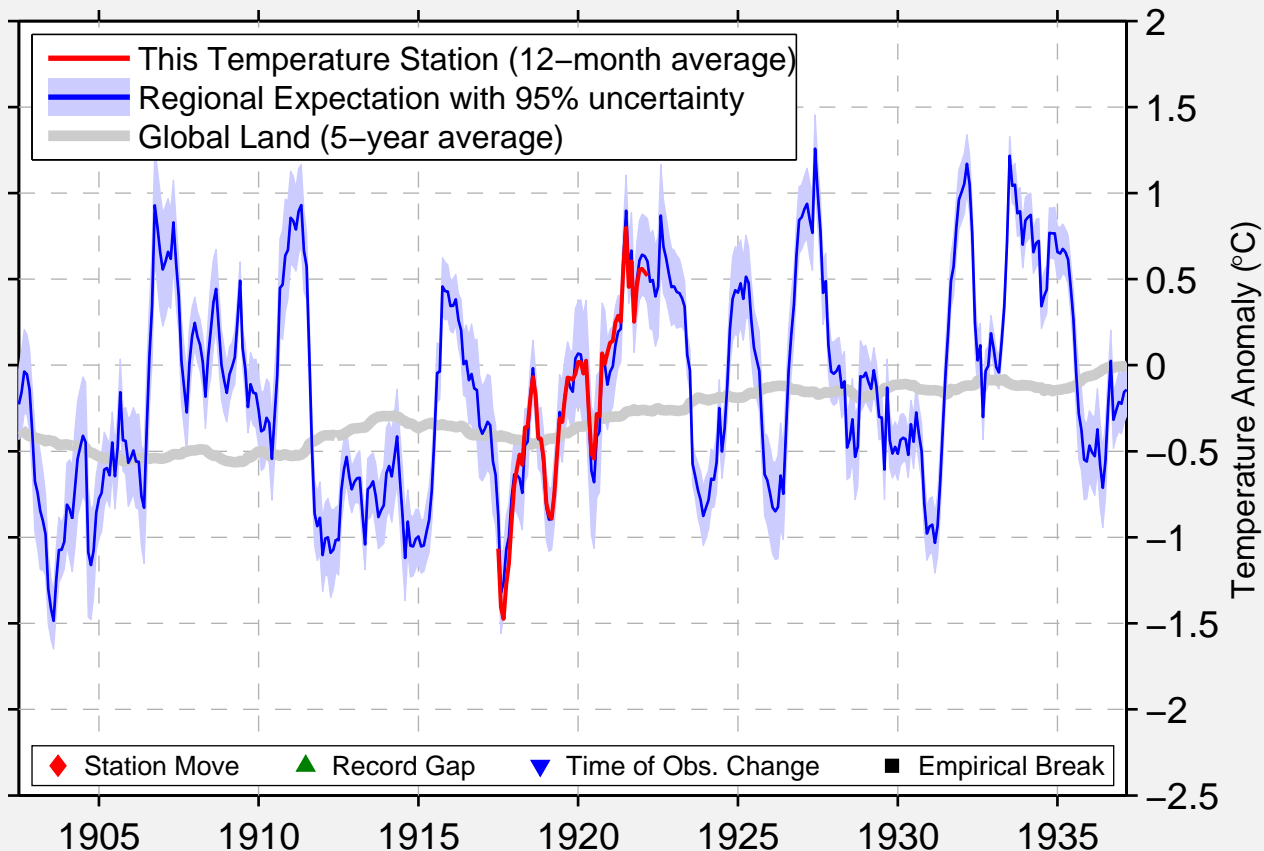

HITCHCOCK

29.350 N, 95.017 W (United States)

Data Quality Controlled and Aligned at Breakpoints

Berkeley Earth