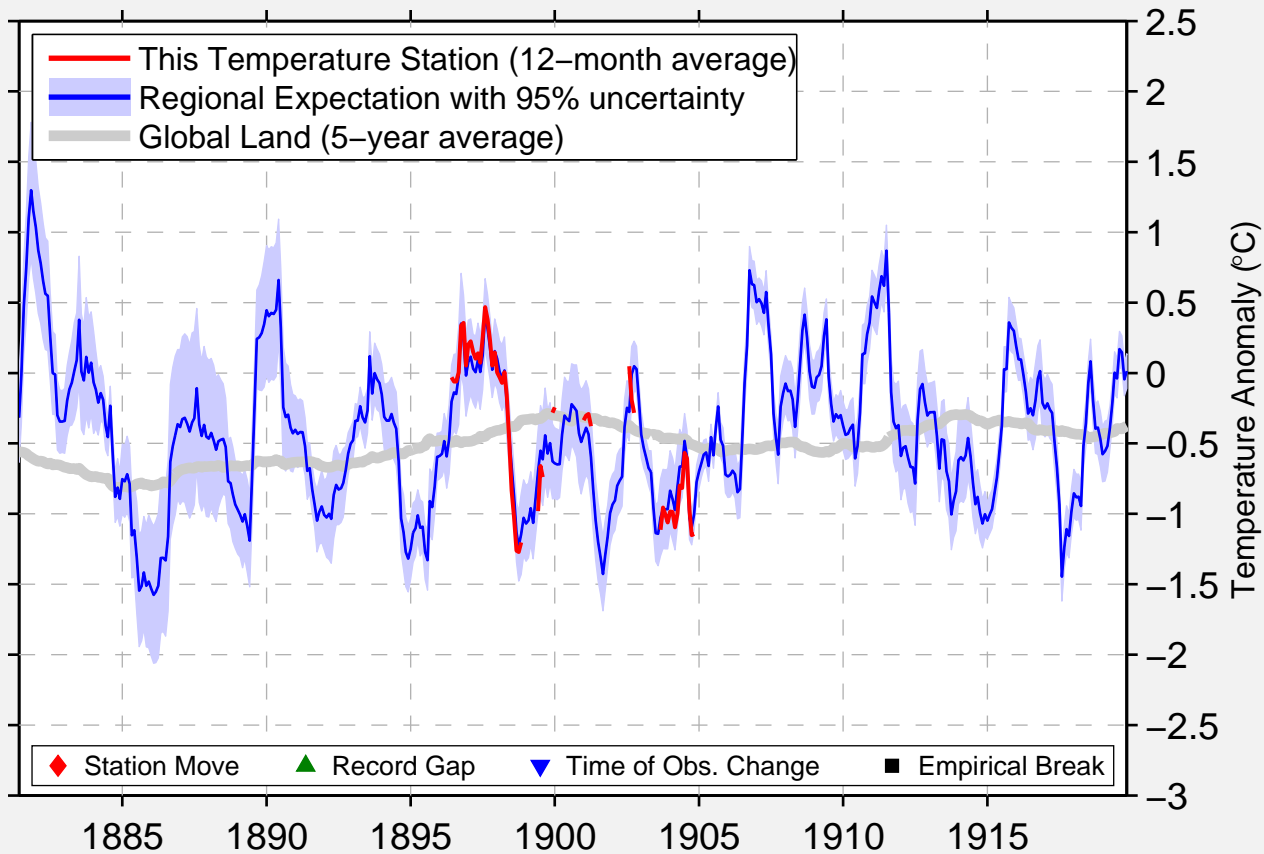

VENICE

29.283 N, 89.350 W (United States)

Data Quality Controlled and Aligned at Breakpoints

Berkeley Earth