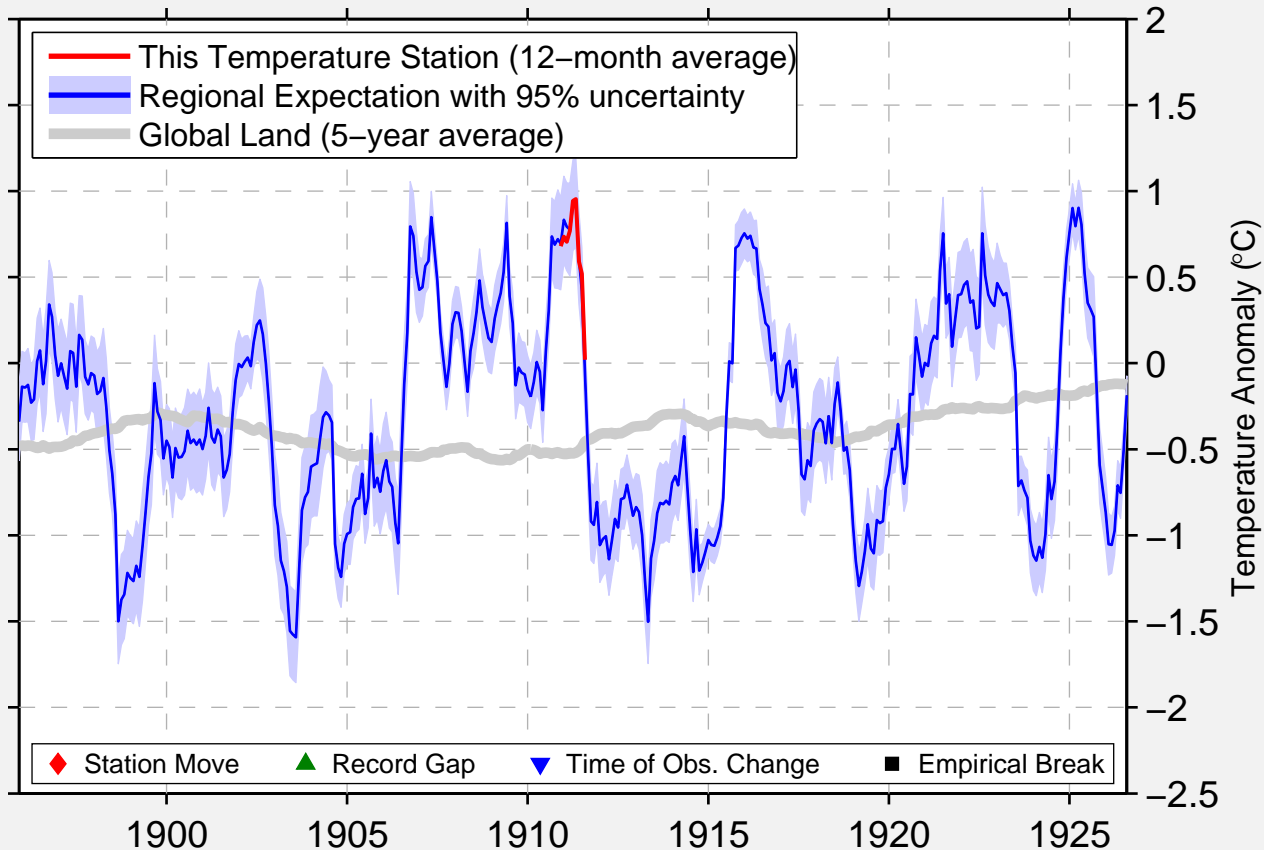

# SUTHERLAND SPRINGS

29.283 N, 98.050 W (United States)

Data Quality Controlled and Aligned at Breakpoints

Berkeley Earth