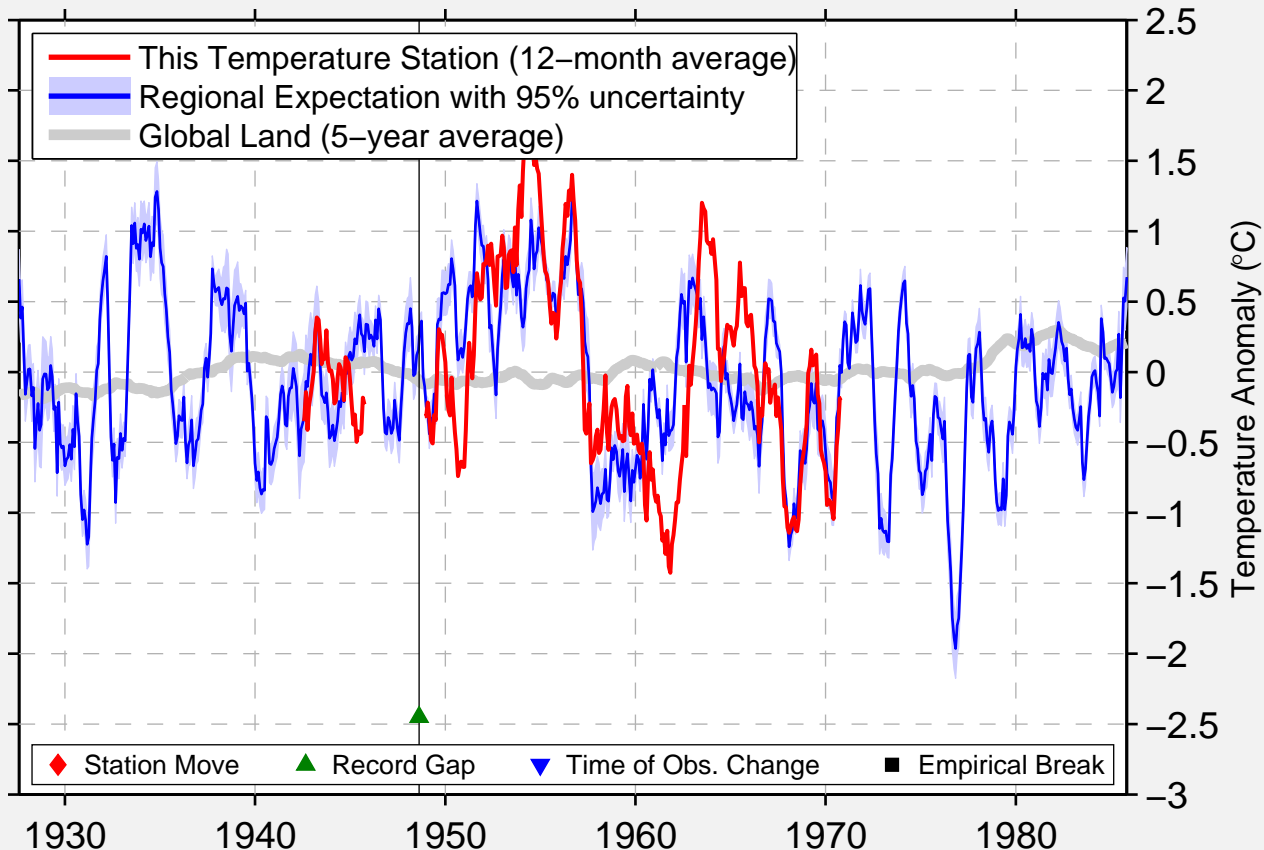

DEL RIO(NEXRAD)

29.267 N, 100.283 W (United States)

Data Quality Controlled and Aligned at Breakpoints

Berkeley Earth