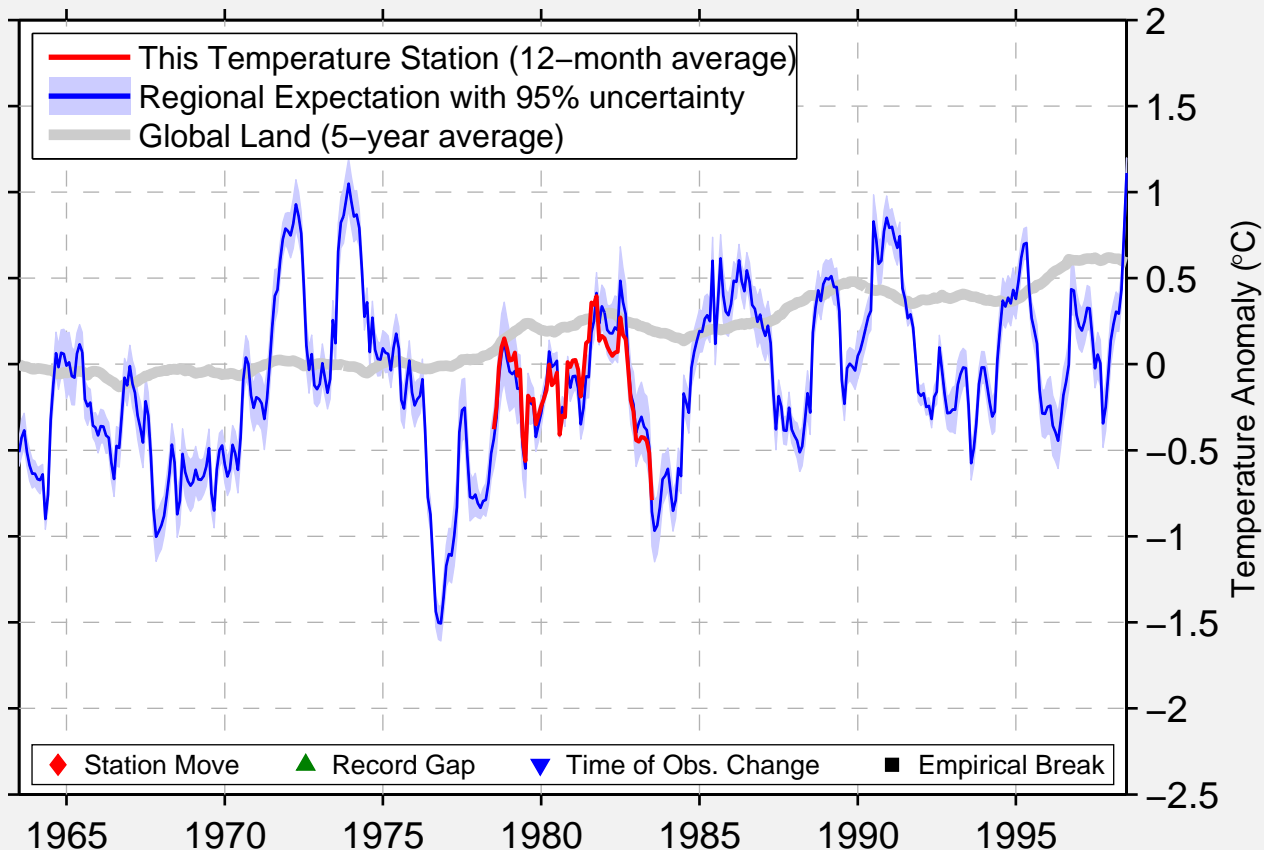

DELTA BREPON WLD REFUG

29.217 N, 89.267 W (United States)

Data Quality Controlled and Aligned at Breakpoints

Berkeley Earth