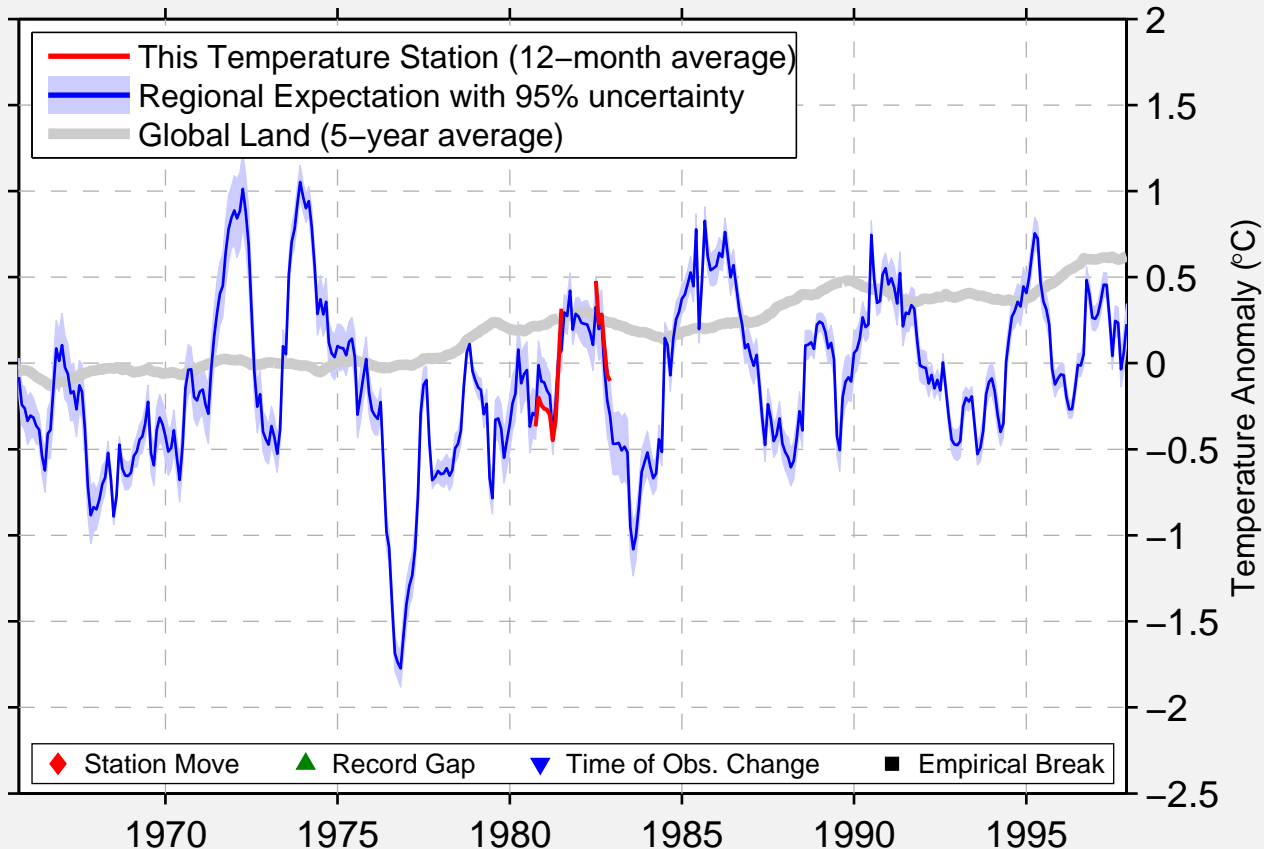

# VERMILION B131

29.067 N, 92.183 W (United States)

Data Quality Controlled and Aligned at Breakpoints

Berkeley Earth