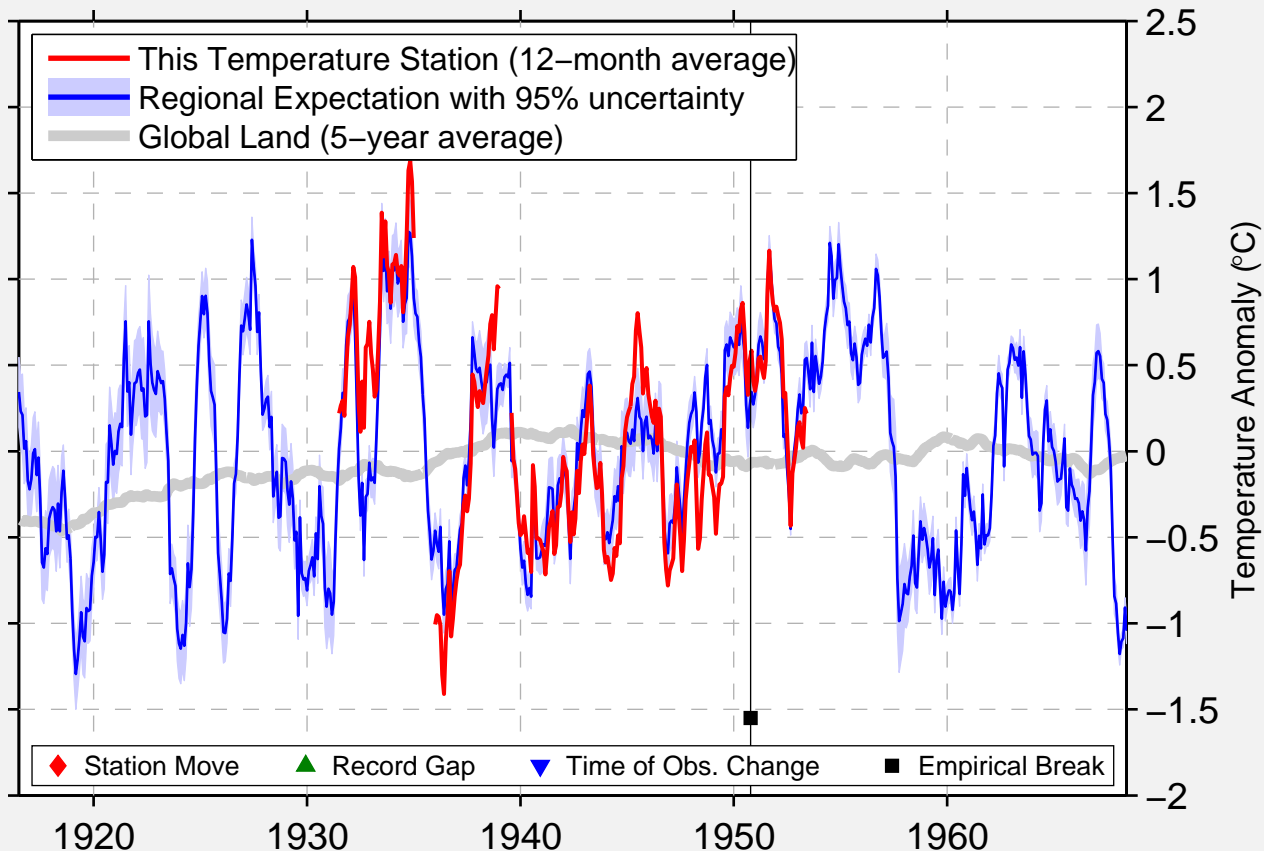

# CUERO

29.067 N, 97.283 W (United States)

Data Quality Controlled and Aligned at Breakpoints

Berkeley Earth