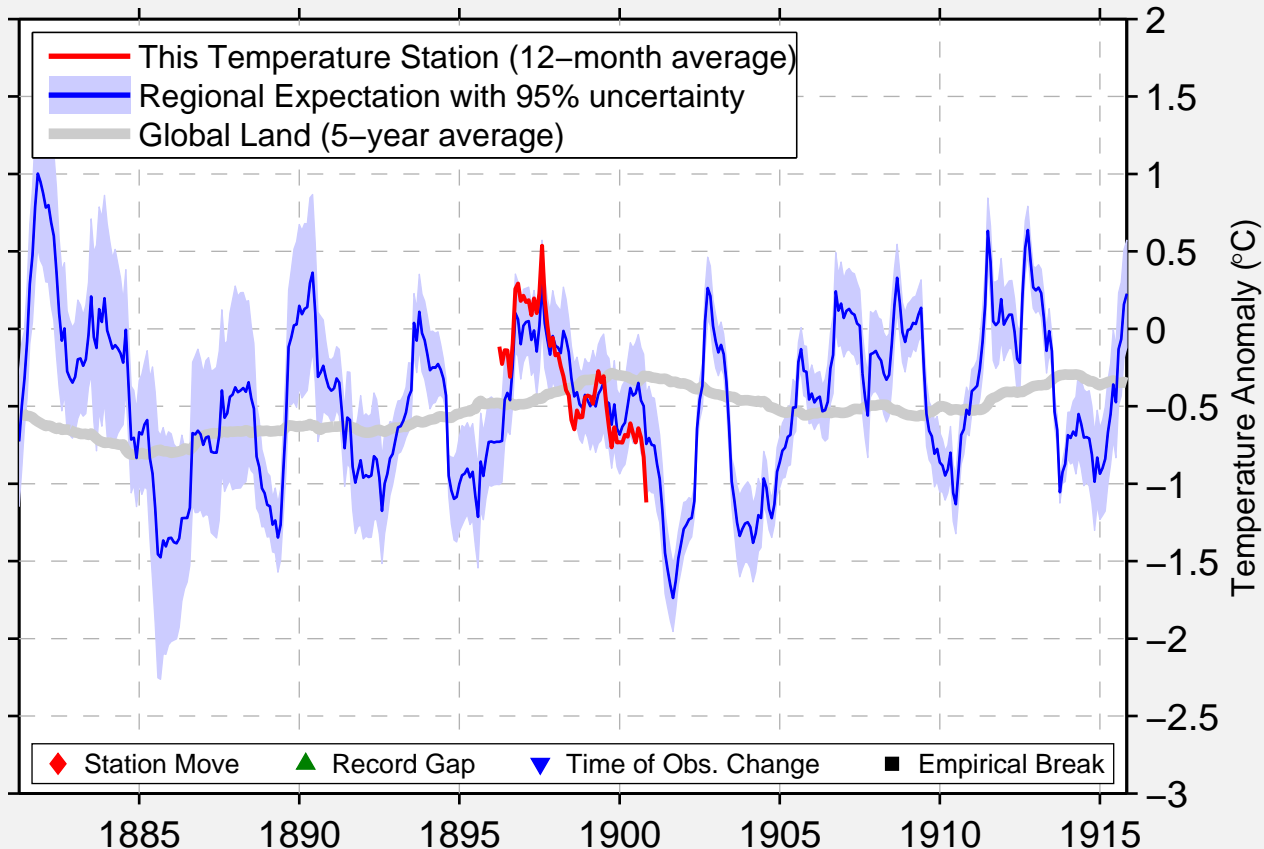

# ST. FRANCIS

29.033 N, 81.383 W (United States)

Data Quality Controlled and Aligned at Breakpoints

Berkeley Earth