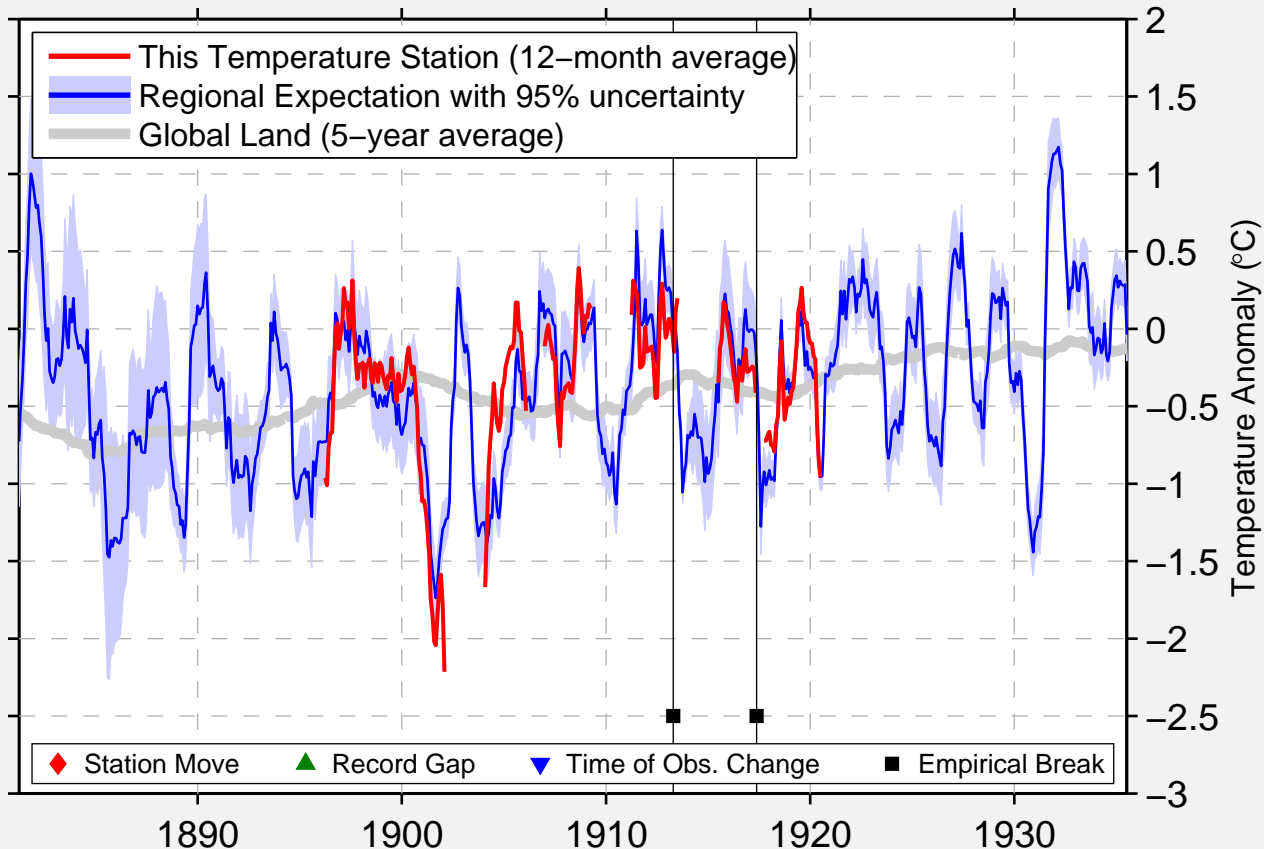

ORANGE CITY

28.933 N, 81.300 W (United States)

Data Quality Controlled and Aligned at Breakpoints

Berkeley Earth