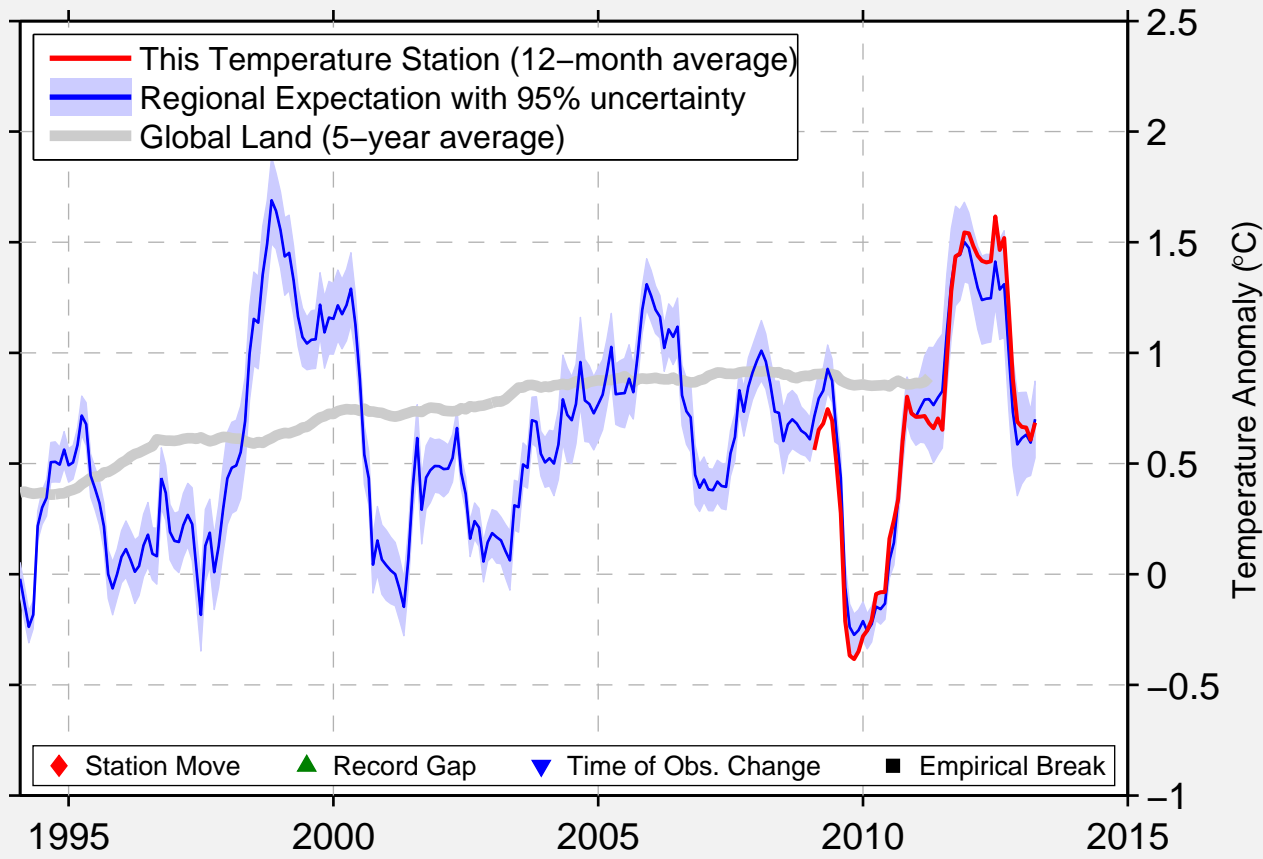

# USGC FREEPORT

28.933 N, 95.300 W (United States)

Data Quality Controlled and Aligned at Breakpoints

Berkeley Earth