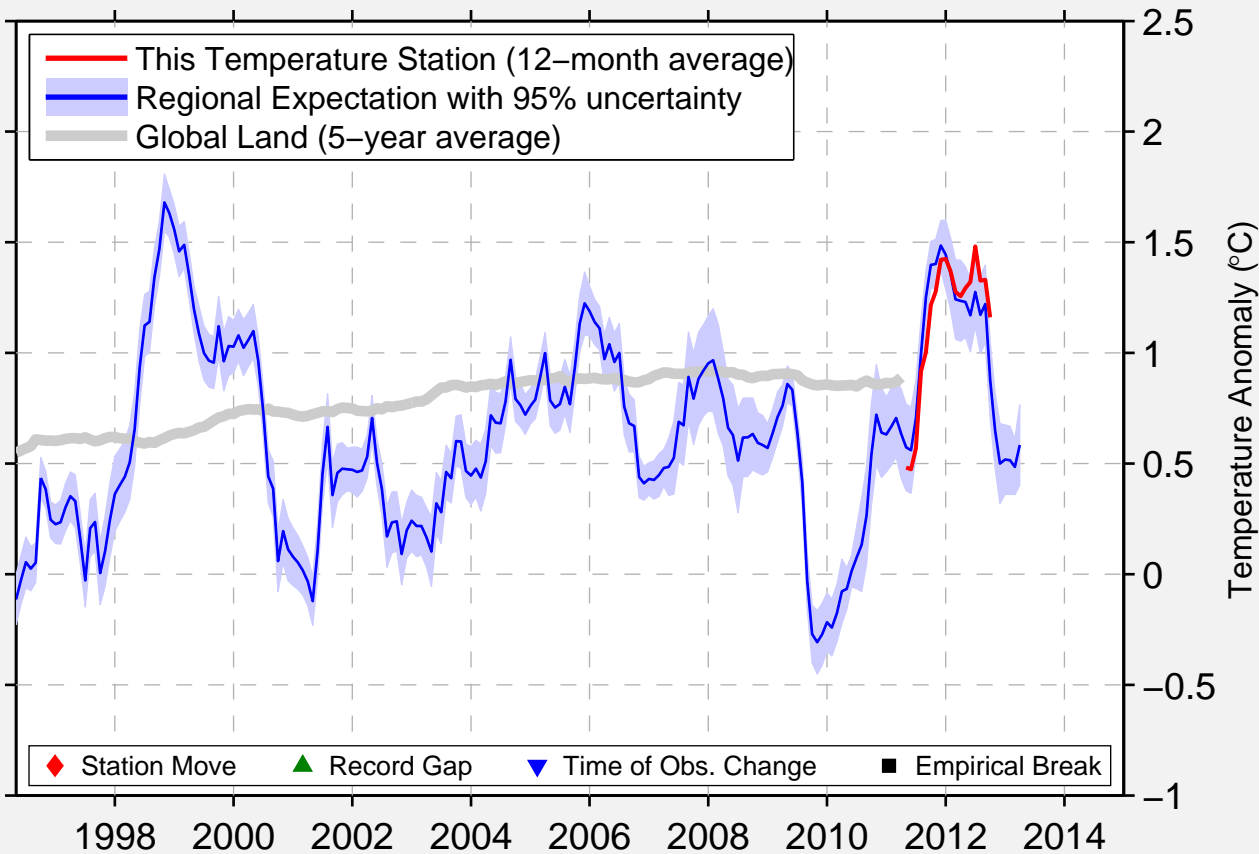

W CAMERON 368A

28.917 N, 93.300 W (United States)

◆ Station Move ▲ Record Gap ▼ Time of Obs. Change ■ Empirical Break