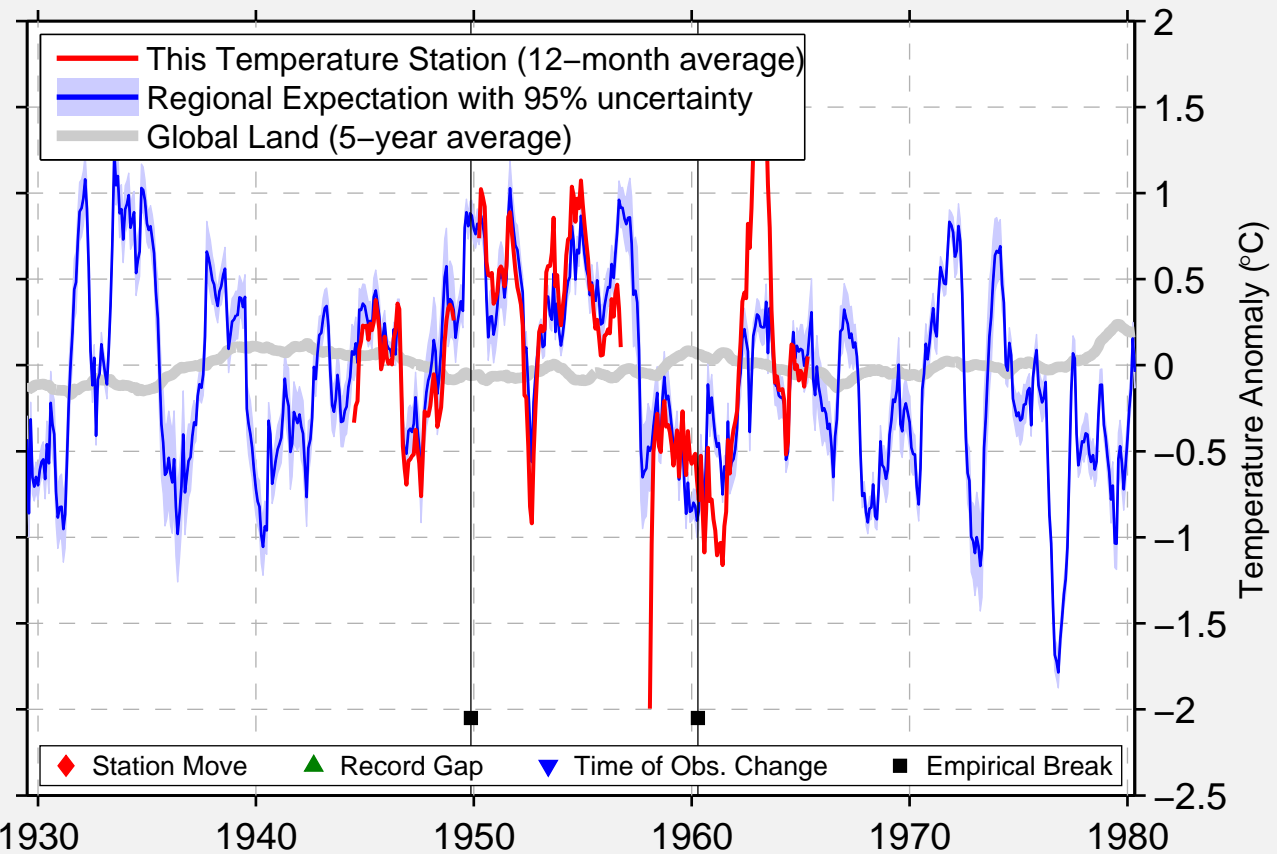

# MAURBRO

28.917 N, 96.467 W (United States)

— This Temperature Station (12-month average)  
— Regional Expectation with 95% uncertainty  
— Global Land (5-year average)

◆ Station Move    ▲ Record Gap    ▼ Time of Obs. Change    ■ Empirical Break

Data Quality Controlled and Aligned at Breakpoints

Berkeley Earth