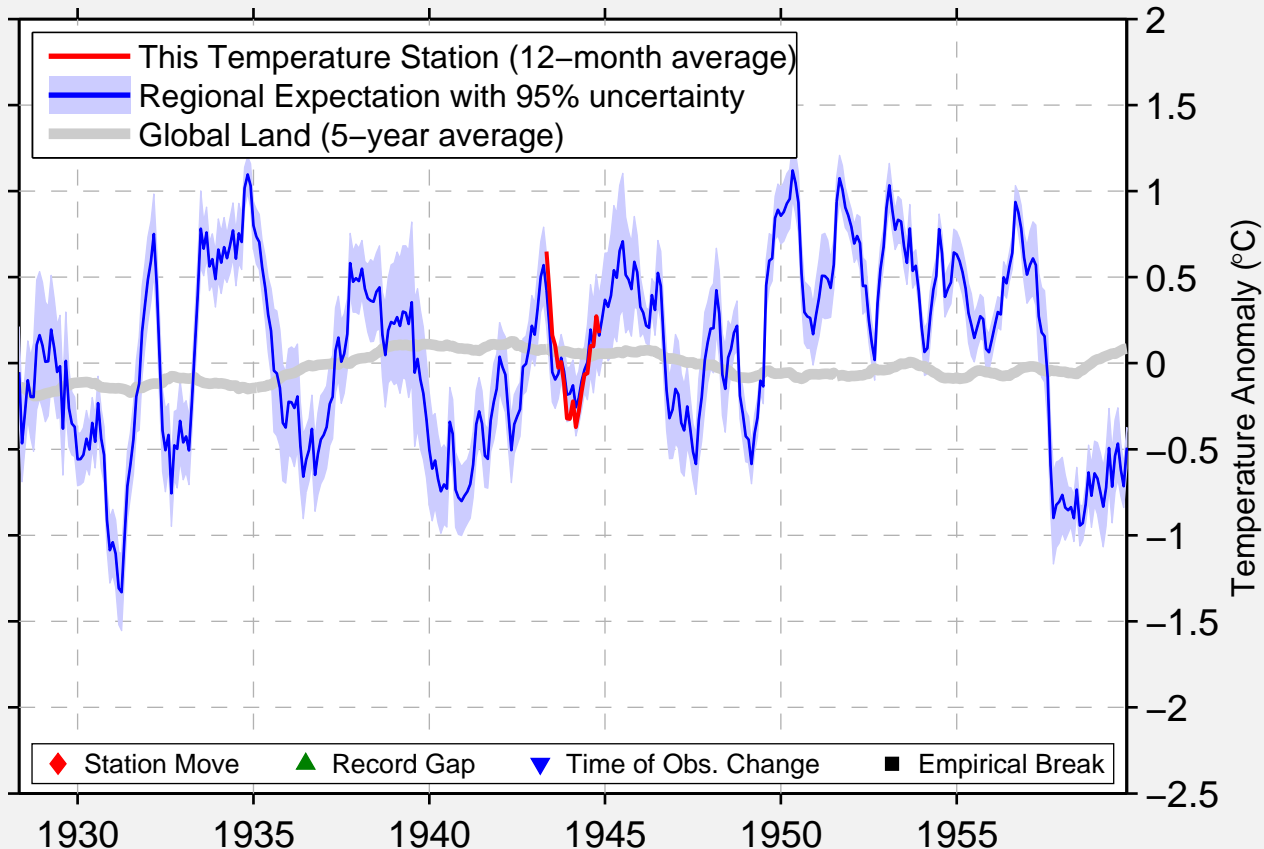

EAGLE PASS TEXAS AAF

28.866 N, 100.516 W (United States)

Data Quality Controlled and Aligned at Breakpoints

Berkeley Earth