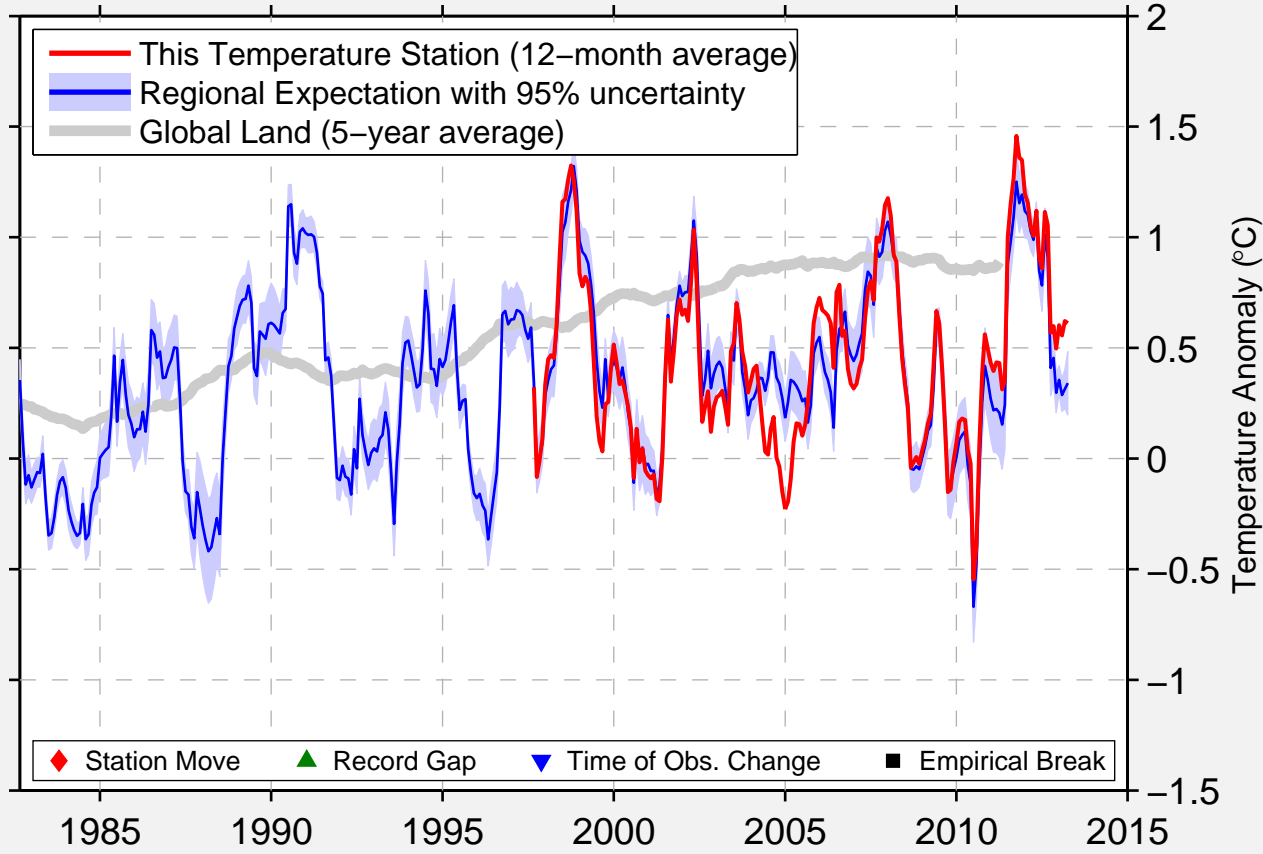

LEESBURG RGNL

28.822 N, 81.809 W (United States)

Data Quality Controlled and Aligned at Breakpoints

Berkeley Earth