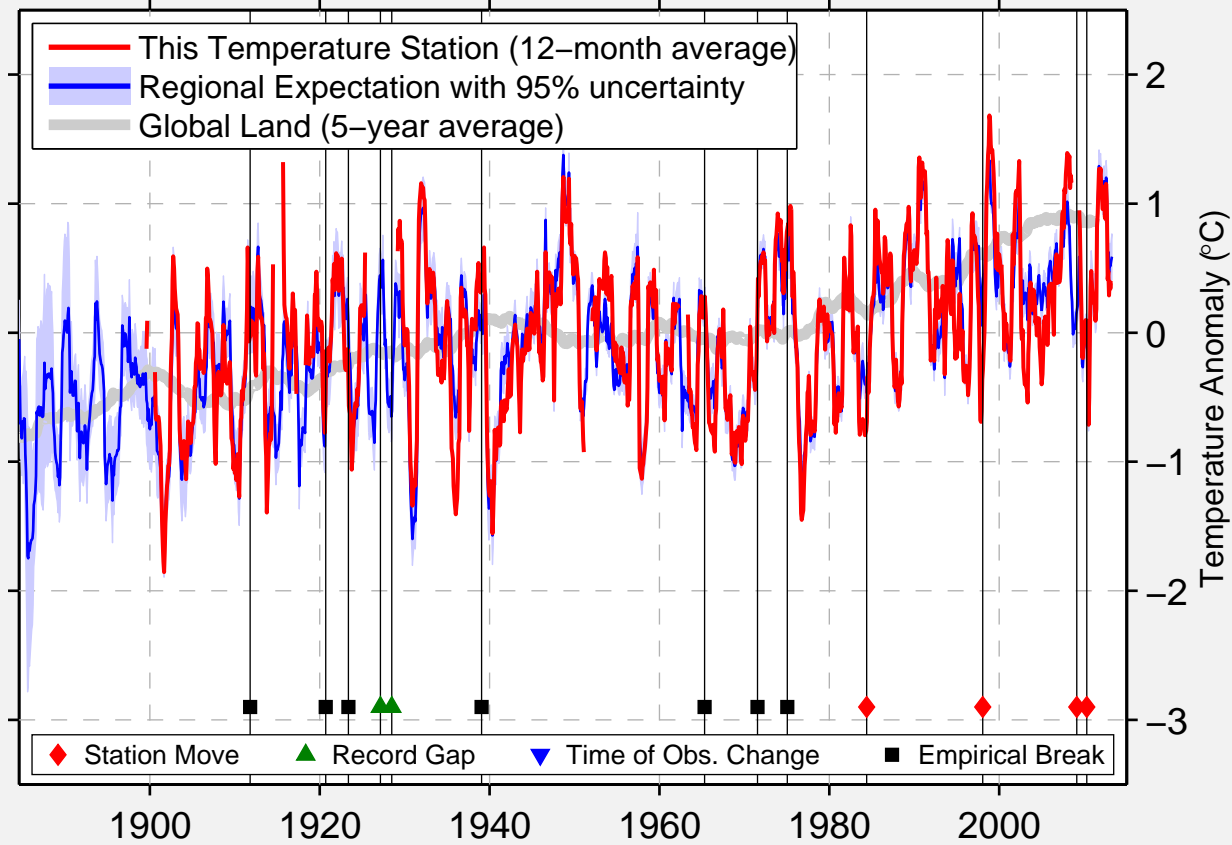

INVERNESS 3 SE

28.803 N, 82.313 W (United States)

Data Quality Controlled and Aligned at Breakpoints

Berkeley Earth